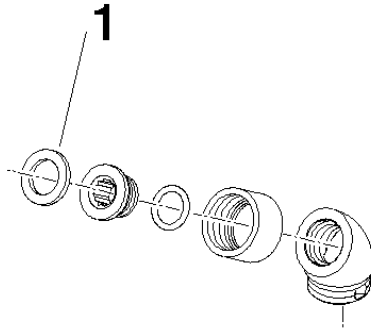

28 411 970

	Brushed Bronze (PVD)	28 411 970-42
	Chrome	28 411 970-00
	Gold (23.9kt)	28 411 970-01
	Brushed Platinum	28 411 970-06
	Platinum	28 411 970-08
	Durabronze (23kt Gold)	28 411 970-09
	white	28 411 970-12
	Dark Chrome	28 411 970-19
	Matte Black	28 411 970-33
	Brushed Dark Platinum	28 411 970-99

Elbow 35° - Brushed Bronze (PVD)

SERIES-VARIOUS

28 411 970

Elbow 35° - Brushed Bronze (PVD)

SERIES-VARIOUS

28 411 970

28 411 970

Parts for other
finishes can be found
here: [Chrome](#)

Spare parts list

No.	Item Number	Name	Quantity used	Delivery time
1	90 14 20 002 00 90	Washer 18,5 x 12,0 x 2,0 mm -	1.00	14