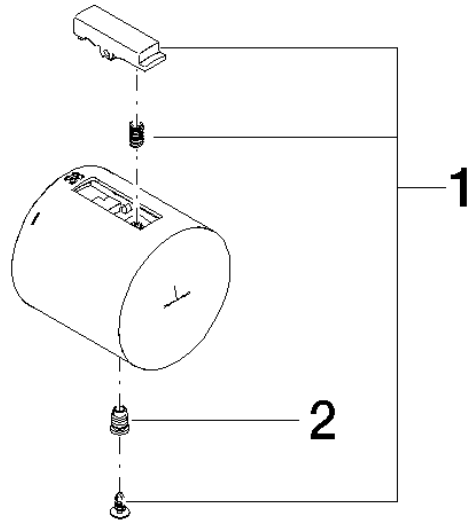

Handle Thermostat Ø48mm with marking - Dark Chrome

SPARE PARTS

90 17 33 017 00 Product version from 4/1/2025

Handle Thermostat Ø48mm with marking - Dark Chrome

SPARE PARTS

90 17 33 017 00 Product version from 4/1/2025

90 17 33 017 00 Product version from 4/1/2025

Parts for other finishes can be found here: [Chrome](#)

Spare parts list

No.	Item Number	Name	Quantity used	Delivery time
1	90 21 33 011 00-13	Repair kit for thermostat handle - black	1.00	14
2	90 31 11 517 00 90	Bolt for thermostat handle M5 -	1.00	14