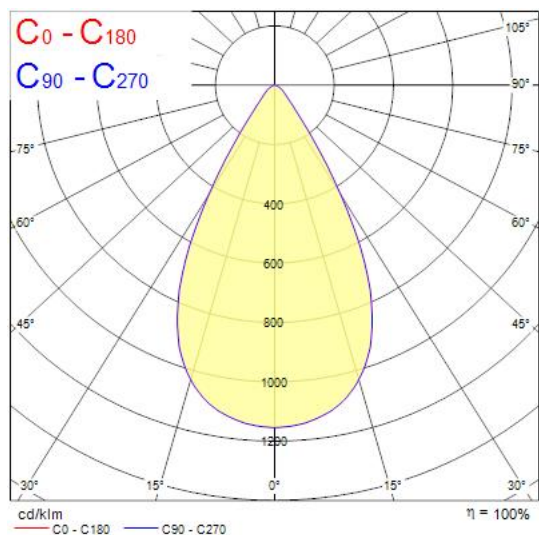

Concord

Raiden IP66 30KLM 830 Symmetric Wide 2824016

Features

- Outdoor and indoor floodlight range with in house design, comes complete with 1m flying lead and adjustable bracket, aluminium housing, RAL 9022 - Pearl light grey, clear glass diffuser, IP66, IK08, Class I, 3000K, Non-dimming, 29300lm, 221W, 133lm/W, CRI80, Symmetric Wide beam angle 60°, 100000 hrs L90B50 lifespan, 561x569x76mm (LxWxH) dimensions, 12.5kg weight. Ball-impact-resistance according to DIN57710-13 VDE 0710 13/5.81, DIN 18032-3 only with the separate wire guard accessory fitted.

Product Overview

Product name	Raiden IP66 30KLM 830 Symmetric Wide
Technology	LED
Cap/Base	N/A
Housing	Aluminium
Fixture luminous flux (lm)	29300
Luminaire efficacy (lm/W)	133
Colour temperature (K)	3000
Light colour	Warm White
CRI (Ra)	80
Colour Variation Initial (SDCM)	3
Photobiological Risk Group	RG1
Total power consumption (W)	221
Electrical protection	Class I
Housing colour	RAL 9022 - Pearl light grey
IP rating	IP66
IK rating	IK08
Product EAN number	5025768240166
Warranty	5 years

Concord

Raiden IP66 30KLM 830 Symmetric Wide
2824016

Photometry

Technical drawings