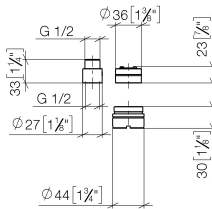

12 869 970 90

- up to 20 mm: 1 x 12 869 970 90
- 21 mm - 40 mm: 2 x 12 869 970 90

for 35 860 970 90

Not suitable for combining with META PURE (36 86X 664-FF).

12 869 970 90

mm [inches]

12 869 970 90

Spare parts list

No.	Item Number	Name	Quantity used	Delivery time
1	09 24 03 072 10 90	Extension 1/2" x 20 mm -	1.00	14
3	09 14 10 102 90	O-Ring 33,05 x 1,78 mm -	1.00	14
2	09 14 10 190 90	O-Ring EPDM 70 38,0 x 1,5 mm -	1.00	14
4	90 14 03 168 00 90	Waterproofing Set -	1.00	82