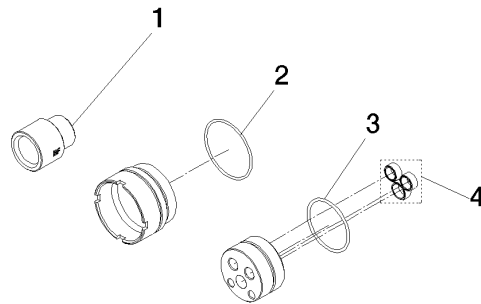

12 869 970 90

- up to 20 mm: 1 x 12 869 970 90
- 21 mm - 40 mm: 2 x 12 869 970 90

for 35 860 970 90

Not suitable for combining with META PURE (36 86X 664-FF).

12 869 970 90

mm [inches]

12 869 970 90

Spare parts list

No.	Item Number	Name	Quantity used	Delivery time
1	09 24 03 072 10 90	Extension 1/2" x 20 mm -	1.00	14
3	09 14 10 102 90	O-Ring 33,05 x 1,78 mm -	1.00	14
2	09 14 10 190 90	O-Ring EPDM 70 38,0 x 1,5 mm -	1.00	14
4	90 14 03 168 00 90	Waterproofing Set -	1.00	82