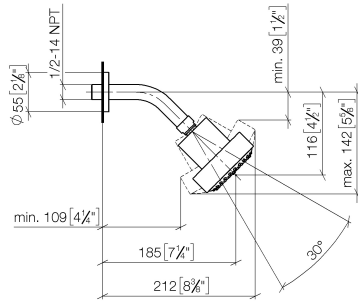

28 508 979

- spray head Ø 92mm
- Three settings: COMPACT RAIN, COMPACT SOFT FLOW, COMPACT AQUAPRESSURE FLOW, max. flow rate 6.8 l/min (at 3 bar)
- Function from: 5 l/min
- with anti-scale system

**Technical data:**

- 200-mm projection
- ball-joint pivotable through 30°
- rosette Ø 55 mm
- 1/2" connection

**Notes:**

	Brushed Gold (PVD)	28 508 979-37 0010
	Chrome	28 508 979-00 0010
	Brushed Platinum	28 508 979-06 0010
	Platinum	28 508 979-08 0010
	Dark Chrome	28 508 979-19 0010
	Light Gold (PVD)	28 508 979-26 0010
	Brushed Light Gold (PVD)	28 508 979-27 0010
	Brushed Durabrass (23kt Gold)	28 508 979-28 0010
	Matte Black	28 508 979-33 0010
	Brushed Dark Brass (PVD)	28 508 979-39 0010
	Brushed Bronze (PVD)	28 508 979-42 0010
	Brushed Dark Bronze (PVD)	28 508 979-43 0010
	Brushed Champagne (22kt Gold)	28 508 979-46 0010
	Champagne (22kt Gold)	28 508 979-47 0010
	Brushed Chrome	28 508 979-93 0010
	Brushed Dark Platinum	28 508 979-99 0010

Recommended miscellaneous

- Concealed wall elbow -** 35 085 970 90
- min. recess depth 90 mm
  - max. recess depth 163 mm

28 508 979

mm [inches]

Codes & Standards

DIN 4109

ISO 3822

Ü-Zeichen