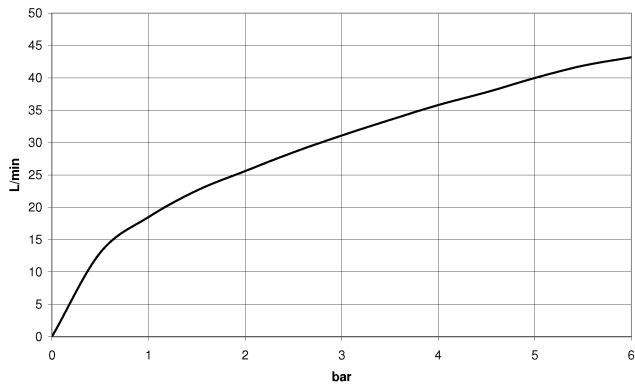

TARA Deck valve clockwise closing cold or hot - Brushed Durabrass (23kt Gold)

TARA

20 000 892 Product version from 4/1/2024

- hole diameter 32 mm
- rosette Ø 55 mm
- WRAS

| | | |
|---|-------------------------------|---------------|
|  | Brushed Durabrass (23kt Gold) | 20 000 892-28 |
|  | Chrome | 20 000 892-00 |
|  | Brushed Platinum | 20 000 892-06 |
|  | Platinum | 20 000 892-08 |
|  | Dark Chrome | 20 000 892-19 |
|  | Matte Black | 20 000 892-33 |
|  | Brushed Gold (PVD) | 20 000 892-37 |
|  | Brushed Dark Brass (PVD) | 20 000 892-39 |
|  | Brushed Dark Bronze (PVD) | 20 000 892-43 |
|  | Brushed Champagne (22kt Gold) | 20 000 892-46 |
|  | Champagne (22kt Gold) | 20 000 892-47 |
|  | Brushed Chrome | 20 000 892-93 |
|  | Brushed Dark Platinum | 20 000 892-99 |

20 000 892 Product version from 4/1/2024
mm [inches]

Flow rate chart

Codes & Standards

ASME A112.18.1

cUPC

Scottish Water
Byelaws

UK Water Supply
Regulations

TARA Deck valve clockwise closing cold or hot - Brushed Durabronz (23kt Gold)