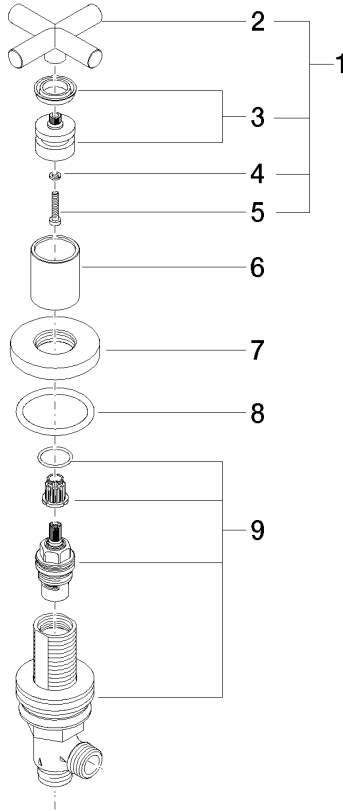

TARA Deck valve clockwise closing cold or hot - Brushed Durabrass (23kt Gold)

TARA

20 000 892 Product version from 4/1/2024

- hole diameter 32 mm
- rosette Ø 55 mm
- WRAS

| | | |
|---|-------------------------------|---------------|
|  | Brushed Durabrass (23kt Gold) | 20 000 892-28 |
|  | Chrome | 20 000 892-00 |
|  | Brushed Platinum | 20 000 892-06 |
|  | Platinum | 20 000 892-08 |
|  | Dark Chrome | 20 000 892-19 |
|  | Matte Black | 20 000 892-33 |
|  | Brushed Gold (PVD) | 20 000 892-37 |
|  | Brushed Dark Brass (PVD) | 20 000 892-39 |
|  | Brushed Dark Bronze (PVD) | 20 000 892-43 |
|  | Brushed Champagne (22kt Gold) | 20 000 892-46 |
|  | Champagne (22kt Gold) | 20 000 892-47 |
|  | Brushed Chrome | 20 000 892-93 |
|  | Brushed Dark Platinum | 20 000 892-99 |

Spare parts list

| No. | Item Number | Name | Quantity used | Delivery time |
|--|--------------------|---|---------------|---------------|
| 4 | 90 30 11 029 00 90 | Connection Spring lock washer Ø 4 - | 1.00 | 14 |
| 9 | 90 17 11 040 31 90 | Deck valve clockwise closing 1/2" - | 1.00 | 14 |
| 3 | 90 12 12 007 00-28 | Handle Socket retainer Ø 29 x 26 mm - Brushed Durabronz (23kt Gold) | 1.00 | 40 |
| 6 | 09 21 02 140-28 | Cover Ø 30 x 36 mm - Brushed Durabronz (23kt Gold) | 1.00 | 40 |
| 8 | 90 14 10 043 00 90 | O-Ring 40,0 x 4,0 mm - | 1.00 | 14 |
| 5 | 90 30 30 075 00 90 | Mounting Cylinder head screw with hexagon socket Low profile M4 x 20 mm - | 1.00 | 14 |
| 2 | 09 20 89 010-28 | Handle 70 x 70 x 22,5 mm - Brushed Durabronz (23kt Gold) | 1.00 | - |
| Spare part can no longer be ordered, please order the replacement item | | | | |
| | 90208901010-28 | Handle TARA - Brushed Durabronz (23kt Gold) | | |
| 7 | 09 27 89 105-28 | Rosette Ø 55 x Ø 47,3 x 9 mm - Brushed Durabronz (23kt Gold) | 1.00 | 40 |
| 1 | 90 20 89 010 10-28 | Handle TARA - Brushed Durabronz (23kt Gold) | 1.00 | 40 |