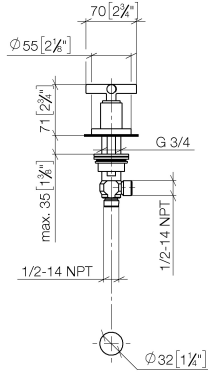

20 000 892 Product version from 4/1/2024
mm [inches]