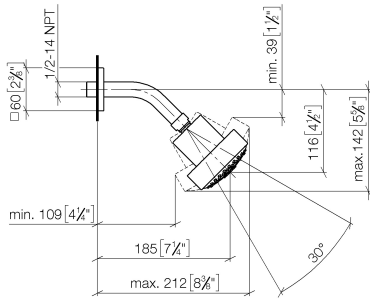

28 508 980

- spray head Ø 92mm
- Three settings: COMPACT RAIN, COMPACT SOFT FLOW, COMPACT AQUAPRESSURE FLOW, max. flow rate 9 l/min (at 3 bar)
- Function from: 7 l/min
- with anti-scale system

Technical data:

- 200-mm projection
- ball-joint pivotable through 30°
- rosette 60 x 60 mm
- 1/2" connection

Notes:

	Brushed Gold (PVD)	28 508 980-37
	Chrome	28 508 980-00
	Brushed Platinum	28 508 980-06
	Platinum	28 508 980-08
	Dark Chrome	28 508 980-19
	Brushed Light Gold (PVD)	28 508 980-27
	Brushed Durabronze (23kt Gold)	28 508 980-28
	Matte Black	28 508 980-33
	Brushed Dark Brass (PVD)	28 508 980-39
	Brushed Bronze (PVD)	28 508 980-42
	Brushed Dark Bronze (PVD)	28 508 980-43
	Brushed Champagne (22kt Gold)	28 508 980-46
	Champagne (22kt Gold)	28 508 980-47
	Brushed Chrome	28 508 980-93
	Brushed Dark Platinum	28 508 980-99

28 508 980

mm [inches]

Flow rate chart

28 508 980

Parts for other
finishes can be found
here: [Chrome](#)