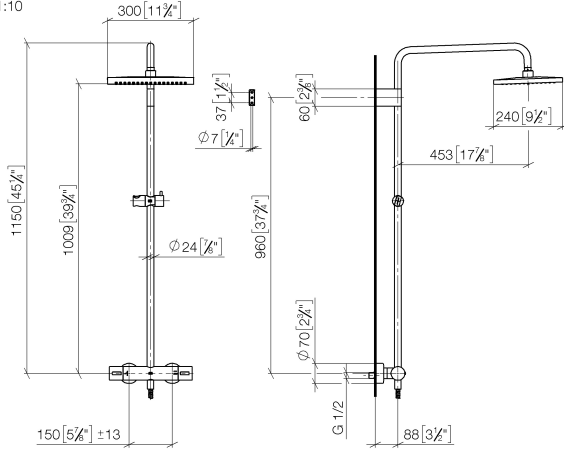

Hand shower:

Control element:

- rotary diverter with volume control and shut-off function
- slide-on rosettes Ø 70 mm
- metal shower hose 1750mm with integrated anti-twist protection
- slide bar

Technical data:

- shower with fixed riser projection 453mm
- height of fittings up to rain shower (bottom edge) 1009mm
- height of fittings up to top edge of elbow 1150mm
- Pipe diameter 23.5 mm
- gauge 150 mm - 13 mm
- 1/2" connection

**Showerpipe with shower thermostat without hand shower 300 x 240 mm -
Brushed Durabronz (23kt Gold)**

SERIES SPECIFIC

34 459 980 Product version from 6/1/2024

mm [inches]

1:10

Flow rate chart

Codes & Standards

SERIES SPECIFIC

34 459 980 Product version from 6/1/2024

Parts for other finishes can be found here: [Chrome](#)

Spare parts list

No.	Item Number	Name	Quantity used	Delivery time
	5 90 28 22 349 00-28	Pipe Ø 23,5 x 911,5 mm - Brushed Durabronz (23kt Gold)	1.00	40
	6 04 17 01 250 00-28	Connection for thermostat deck mounting with 2-way diverter 281 x 126 x 104 mm - Brushed Durabronz (23kt Gold)	1.00	40
	4 90 17 11 150 00-28	Holder for rain showers 140 x 95 x 90 mm - Brushed Durabronz (23kt Gold)	1.00	40
	2 09 23 01 039 90	Sieve seal Ø 19 x 5,5 mm -	1.00	14
	1 04 12 05 063 00-28	Rainshower angular 300 x 240 mm - Brushed Durabronz (23kt Gold)	1.00	40
	3 90 28 22 348 00-28	Pipe 505 x 110 x 345 mm - Brushed Durabronz (23kt Gold)	1.00	40
	10 28 322 970-28	Metal shower hose 1/2" x 3/8" x 1750 mm - Brushed Durabronz (23kt Gold)	1.00	40
	9 12 570 970-28	Slide unit - Brushed Durabronz (23kt Gold)	1.00	40
	7 90 17 33 015 00-28	Handle for thermostat Ø 48 x 48 mm - Brushed Durabronz (23kt Gold)	2.00	40
	8 90 14 20 026 00 90	Washer 14 x 8 x 2 mm Centellen WS 3820 -	1.00	14