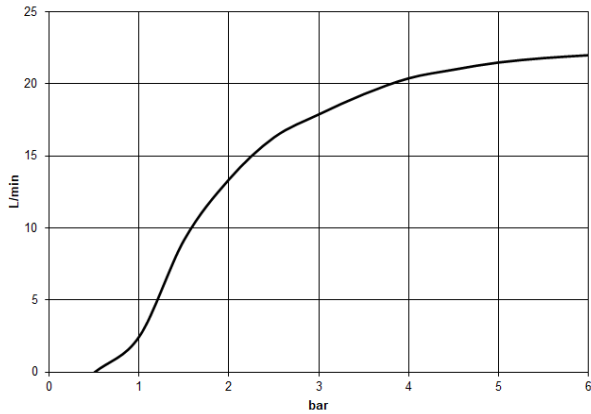

**Showerpipe with shower thermostat without hand shower 300 x 240 mm -
Brushed Durabronz (23kt Gold)**

SERIES SPECIFIC

34 459 980 Product version from 6/1/2024

mm [inches]

1:10

Flow rate chart

Codes & Standards