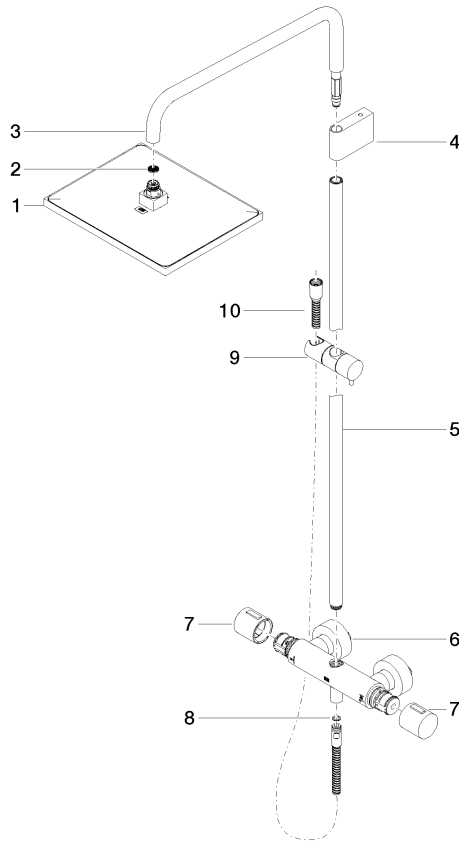

Hand shower:

Control element:

- rotary diverter with volume control and shut-off function
- slide-on rosettes Ø 70 mm
- metal shower hose 1750mm with integrated anti-twist protection
- slide bar

Technical data:

- shower with fixed riser projection 453mm
- height of fittings up to rain shower (bottom edge) 1009mm
- height of fittings up to top edge of elbow 1150mm
- Pipe diameter 23.5 mm
- gauge 150 mm - 13 mm
- 1/2" connection

**Showerpipe with shower thermostat without hand shower 300 x 240 mm -
Brushed Durabronz (23kt Gold)**

SERIES SPECIFIC

34 459 980 Product version from 6/1/2024

mm [inches]

1:10

Flow rate chart

Codes & Standards

SERIES SPECIFIC

34 459 980 Product version from 6/1/2024

Parts for other finishes can be found here: [Chrome](#)

Spare parts list

No.	Item Number	Name	Quantity used	Delivery time
	5 90 28 22 349 00-28	Pipe Ø 23,5 x 911,5 mm - Brushed Durabronz (23kt Gold)	1.00	40
	6 04 17 01 250 00-28	Connection for thermostat deck mounting with 2-way diverter 281 x 126 x 104 mm - Brushed Durabronz (23kt Gold)	1.00	40
	4 90 17 11 150 00-28	Holder for rain showers 140 x 95 x 90 mm - Brushed Durabronz (23kt Gold)	1.00	40
	2 09 23 01 039 90	Sieve seal Ø 19 x 5,5 mm -	1.00	14
	1 04 12 05 063 00-28	Rainshower angular 300 x 240 mm - Brushed Durabronz (23kt Gold)	1.00	40
	3 90 28 22 348 00-28	Pipe 505 x 110 x 345 mm - Brushed Durabronz (23kt Gold)	1.00	40
	10 28 322 970-28	Metal shower hose 1/2" x 3/8" x 1750 mm - Brushed Durabronz (23kt Gold)	1.00	40
	9 12 570 970-28	Slide unit - Brushed Durabronz (23kt Gold)	1.00	40
	7 90 17 33 015 00-28	Handle for thermostat Ø 48 x 48 mm - Brushed Durabronz (23kt Gold)	2.00	40
	8 90 14 20 026 00 90	Washer 14 x 8 x 2 mm Centellen WS 3820 -	1.00	14