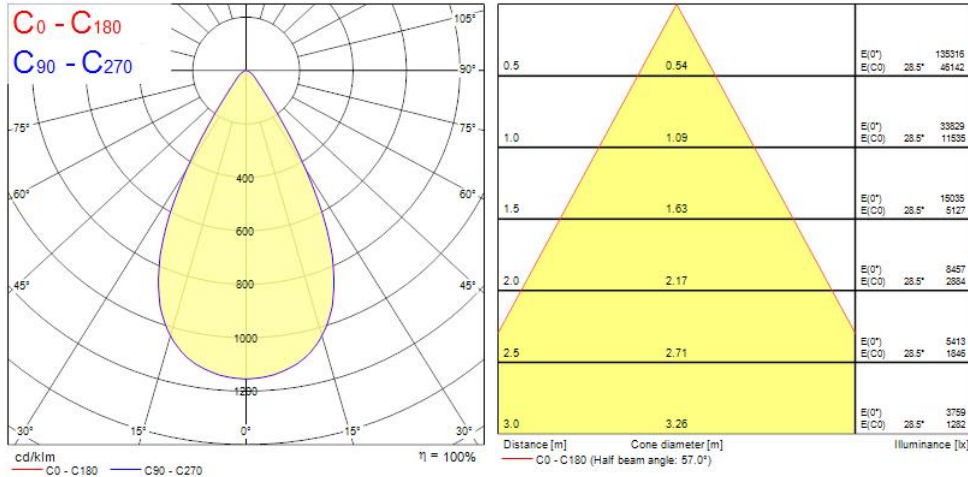

Concord

Raiden IP66 30KLM 830 Symmetric Wide 2824016

Photometry