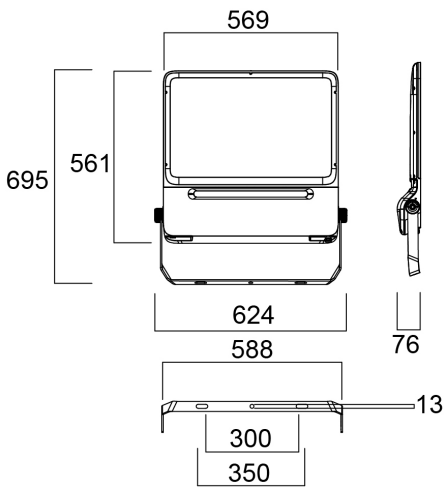

Concord

Raiden IP66 30KLM 830 Symmetric Wide 2824016

Photometry

Technical drawings

Data table

GENERAL DATA

Product name

Raiden IP66 30KLM 830 Symmetric Wide

Housing colour	RAL 9022 - Pearl light grey
IP rating	IP66
IK rating	IK08
Nominal Product Length (mm)	561
Nominal Product Width (mm)	569
Weight (kg)	12.5

PACKAGING

Single packaging type	Carton
Product EAN number	5025768240166
Packaging single width (cm)	63.0
Packaging single depth (cm)	14.0
DUN14 (outer)	05025768240166
Packaging outer length / height (cm)	63.0