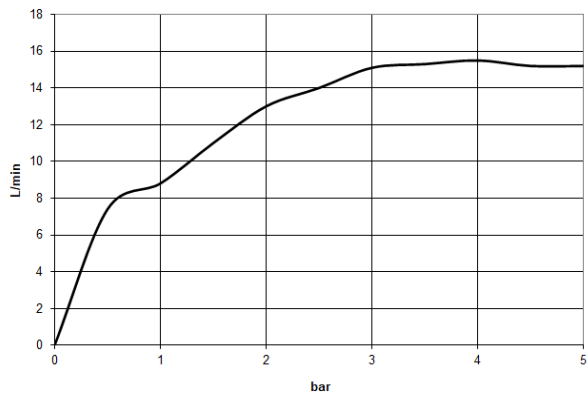

Codes & Standards

DIN 4109

EN 1717

ISO 3822

Ü-Zeichen