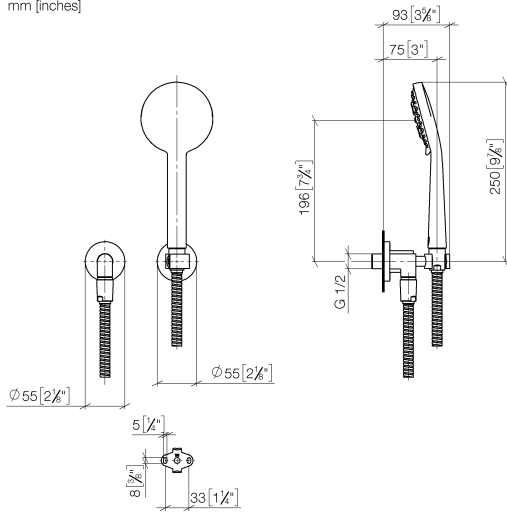

TARA Hand shower set with individual rosettes - Brushed Durabronze (23kt Gold)

TARA

27 803 892 Product version from 6/30/2015 to 7/21/2020

- Three or five settings: COMPACT RAIN, COMPACT SOFT FLOW, COMPACT AQUAPRESSURE FLOW, max. flow rate 15 l/min (at 3 bar)
- Function from: 5 l/min
- inherently safe from back flow
- with anti-scale system
- metal shower hose 1250mm with integrated anti-twist protection

Technical data:

- rosette for wall elbow Ø 55mm
- rosette for shower holder Ø 55mm
- 1/2" wall elbow
- 1/2" shower outlet

Notes:

	Brushed Durabronze (23kt Gold)	27 803 892-28
	Chrome	27 803 892-00
	Brushed Platinum	27 803 892-06
	Platinum	27 803 892-08
	Dark Chrome	27 803 892-19
	Matte Black	27 803 892-33
	Brushed Gold (PVD)	27 803 892-37
	Brushed Dark Brass (PVD)	27 803 892-39
	Brushed Bronze (PVD)	27 803 892-42
	Brushed Dark Bronze (PVD)	27 803 892-43
	Brushed Champagne (22kt Gold)	27 803 892-46
	Champagne (22kt Gold)	27 803 892-47
	Brushed Chrome	27 803 892-93
	Brushed Dark Platinum	27 803 892-99

Recommended miscellaneous

	Concealed wall elbow - •min. recess depth 90 mm •max. recess depth 163 mm	35 085 970 90
---	--	---------------

27 803 892 Product version from 6/30/2015 to 7/21/2020
mm [inches]

27 803 892 Product version from 6/30/2015 to 7/21/2020

Certificates and sustainability

LGA_29

Belgaqua_21-024-2 Belgaqua_25-344-2

27 803 892 Product version from 6/30/2015 to 7/21/2020

Spare parts list

No.	Item Number	Name	Quantity used	Delivery time
1	28 450 892-28	connection	1.00	-
Spare part can no longer be ordered, please order the replacement item				
2	28 050 892-28	TARA Wall bracket - Brushed Durabron (23kt Gold)	1.00	40
3	28 104 970-28	Metal shower hose 1/2" x 1/2" x 1250 mm - Brushed Durabron (23kt Gold)	1.00	20
4	28 011 979-28	Hand shower 9 l/min - Brushed Durabron (23kt Gold)	1.00	-
Spare part can no longer be ordered, please order the replacement item				