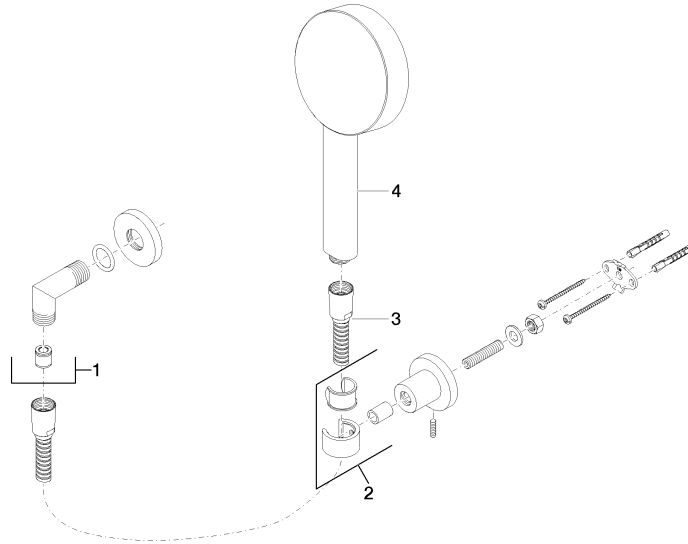

Technical data:

- rosette for wall elbow Ø 55mm
- rosette for shower holder Ø 55mm
- 1/2" wall elbow
- 1/2" shower outlet

Notes:

	Brushed Durabronze (23kt Gold)	27 803 892-28
	Chrome	27 803 892-00
	Brushed Platinum	27 803 892-06
	Platinum	27 803 892-08
	Dark Chrome	27 803 892-19
	Matte Black	27 803 892-33
	Brushed Gold (PVD)	27 803 892-37
	Brushed Dark Brass (PVD)	27 803 892-39
	Brushed Bronze (PVD)	27 803 892-42
	Brushed Dark Bronze (PVD)	27 803 892-43
	Brushed Champagne (22kt Gold)	27 803 892-46
	Champagne (22kt Gold)	27 803 892-47
	Brushed Chrome	27 803 892-93
	Brushed Dark Platinum	27 803 892-99

Recommended miscellaneous

	Concealed wall elbow - •min. recess depth 90 mm •max. recess depth 163 mm	35 085 970 90
---	--	---------------

27 803 892 Product version from 6/30/2015 to 7/21/2020
mm [inches]

Flow rate chart

Codes & Standards

DIN 4109

EN 1717

ISO 3822

Ü-Zeichen

TARA Hand shower set with individual rosettes - Brushed Durabronze (23kt Gold)

TARA

27 803 892 Product version from 6/30/2015 to 7/21/2020

Certificates and sustainability

LGA_29

Belgaqua_21-024-2 Belgaqua_25-344-2

27 803 892 Product version from 6/30/2015 to 7/21/2020

Spare parts list

No.	Item Number	Name	Quantity used	Delivery time
1	28 450 892-28	connection	1.00	-
Spare part can no longer be ordered, please order the replacement item				
2	28 050 892-28	TARA Wall bracket - Brushed Durabron (23kt Gold)	1.00	40
3	28 104 970-28	Metal shower hose 1/2" x 1/2" x 1250 mm - Brushed Durabron (23kt Gold)	1.00	20
4	28 011 979-28	Hand shower 9 l/min - Brushed Durabron (23kt Gold)	1.00	-
Spare part can no longer be ordered, please order the replacement item				