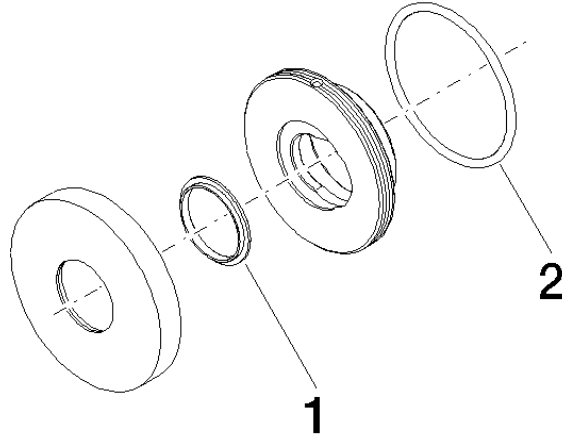

Rosette for Pot Filler Ø 70 x 10 mm - Durabronz (23kt Gold)

SPARE PARTS

90 27 87 039 00

	Durabronz (23kt Gold)	90 27 87 039 00-09
	Chrome	90 27 87 039 00-00
	Brushed Platinum	90 27 87 039 00-06
	Platinum	90 27 87 039 00-08
	Dark Chrome	90 27 87 039 00-19
	Brushed Durabronz (23kt Gold)	90 27 87 039 00-28
	Brushed Bronze (PVD)	90 27 87 039 00-42
	Brushed Champagne (22kt Gold)	90 27 87 039 00-46
	Champagne (22kt Gold)	90 27 87 039 00-47
	Brushed Chrome	90 27 87 039 00-93
	Brushed Dark Platinum	90 27 87 039 00-99

Rosette for Pot Filler Ø 70 x 10 mm - Durabronz (23kt Gold)

SPARE PARTS

90 27 87 039 00

Rosette for Pot Filler Ø 70 x 10 mm - Durabronz (23kt Gold)

SPARE PARTS

90 27 87 039 00

90 27 87 039 00

Parts for other finishes can be found here: [Chrome](#)

Spare parts list

No.	Item Number	Name	Quantity used	Delivery time
2	09 14 10 196 90	O-Ring 54 x 3 mm -	1.00	14
1	08 30 11 506 90	Ring Ø 32 x 3 mm -	1.00	14