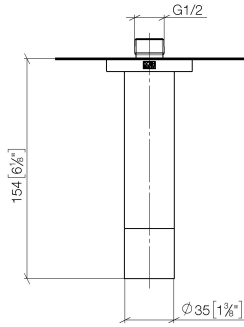

28 611 970

- INTENSE RAIN, flow rate max. 8 l/min
- Function from: 6 l/min
- with anti-scale system

Technical data:

- Adjustable spray angle $\pm 7^\circ$
- 1/2" connection

Notes:

	Brushed Dark Brass (PVD)	28 611 970-39
	Chrome	28 611 970-00
	Dark Chrome	28 611 970-19
	Light Gold (PVD)	28 611 970-26
	Brushed Light Gold (PVD)	28 611 970-27
	Matte Black	28 611 970-33
	Brushed Gold (PVD)	28 611 970-37
	Brushed Bronze (PVD)	28 611 970-42
	Brushed Dark Bronze (PVD)	28 611 970-43
	Soft Black	28 611 970-69
	Brushed Chrome	28 611 970-93
	Brushed Dark Platinum	28 611 970-99

Recommended miscellaneous

Concealed wall elbow -

35 085 970 90

- min. recess depth 90 mm
- max. recess depth 163 mm

28 611 970

mm [inches]

Flow rate chart