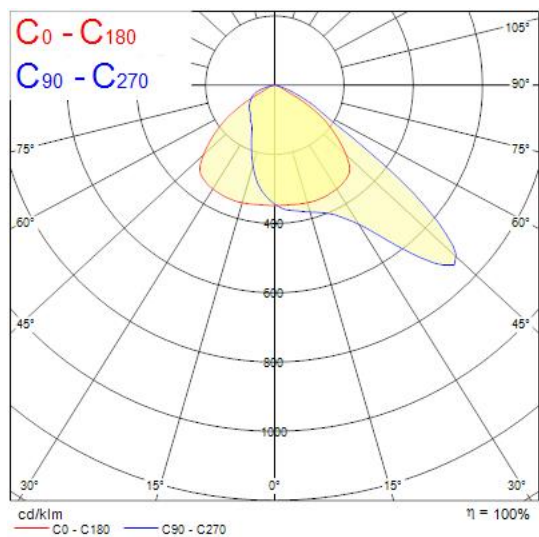

Concord

Raiden IP66 21KLM 830 Asymmetric Wide
2824014

Photometry