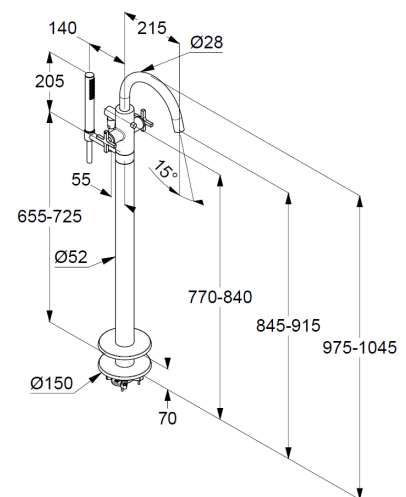

aerator, S-Pointer M24

protected against back flow

shower outlet G1/2

flow rate bath at 3 bar 27 l/min.

flow rate shower at 3 bar 13 l/min.

fixed spout

hand shower and shower hose 1250mm

hand shower 1 S

1 spray pattern

volume

with cleaning system

sieve seal

shower hose

plastic coated

with conical nuts

anti twist

G1/2 x G1/2 x 1250mm

Produktabbildung/ Product picture

Maßzeichnung/ Dimensional drawing

Durchfluss/ Flow rate