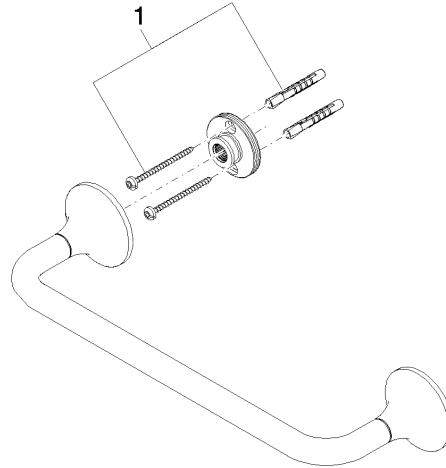

83 030 809 Product version from 3/13/2017 to 8/29/2019

- gauge 300 mm
- width 360mm
- height 60 mm
- rosette Ø 60 mm
- 98mm projection

| | | |
|---|-------------------------------------|---------------|
|  | Platinum | 83 030 809-08 |
|  | Chrome | 83 030 809-00 |
|  | Brushed Platinum | 83 030 809-06 |
|  | Dark Chrome | 83 030 809-19 |
|  | Brushed Durabrass (23kt Gold) | 83 030 809-28 |
|  | Brushed Gold (PVD) | 83 030 809-37 |
|  | Brushed Dark Brass (PVD) | 83 030 809-39 |
|  | Brushed Bronze (PVD) | 83 030 809-42 |
|  | Brushed Dark Bronze (PVD) | 83 030 809-43 |
|  | Brushed Champagne (22kt Gold) | 83 030 809-46 |
|  | Champagne (22kt Gold) | 83 030 809-47 |
|  | Brushed Dark Platinum | 83 030 809-99 |

83 030 809 Product version from 3/13/2017 to 8/29/2019

mm [inches]

83 030 809 Product version from 3/13/2017 to 8/29/2019

Parts for other finishes can be found here: [Chrome](#)

Spare parts list

| No. | Item Number | Name | Quantity used | Delivery time |
|-----|--------------------|--|---------------|---------------|
| 1 | 05 30 31 025 00 90 | Mounting Bolt Round head 4,5 x 60 mm - | 1.00 | 14 |