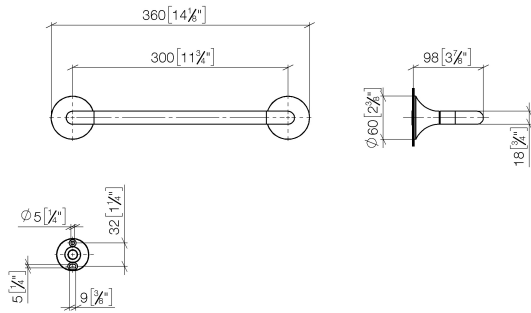

83 030 809 Product version from 3/13/2017 to 8/29/2019

- gauge 300 mm
- width 360mm
- height 60 mm
- rosette Ø 60 mm
- 98mm projection

| | | |
|---|-------------------------------------|---------------|
|  | Platinum | 83 030 809-08 |
|  | Chrome | 83 030 809-00 |
|  | Brushed Platinum | 83 030 809-06 |
|  | Dark Chrome | 83 030 809-19 |
|  | Brushed Durabrass (23kt Gold) | 83 030 809-28 |
|  | Brushed Gold (PVD) | 83 030 809-37 |
|  | Brushed Dark Brass (PVD) | 83 030 809-39 |
|  | Brushed Bronze (PVD) | 83 030 809-42 |
|  | Brushed Dark Bronze (PVD) | 83 030 809-43 |
|  | Brushed Champagne (22kt Gold) | 83 030 809-46 |
|  | Champagne (22kt Gold) | 83 030 809-47 |
|  | Brushed Dark Platinum | 83 030 809-99 |

83 030 809 Product version from 3/13/2017 to 8/29/2019

mm [inches]

83 030 809 Product version from 3/13/2017 to 8/29/2019

Parts for other finishes can be found here: [Chrome](#)

Spare parts list

| No. | Item Number | Name | Quantity used | Delivery time |
|-----|--------------------|--|---------------|---------------|
| 1 | 05 30 31 025 00 90 | Mounting Bolt Round head 4,5 x 60 mm - | 1.00 | 14 |