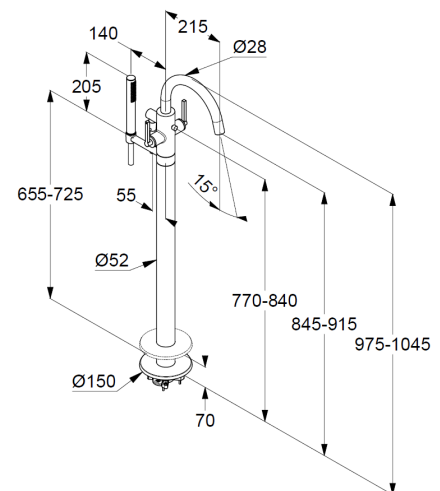

bath-and shower mixer
2-handle mixer
trim set without pre-installation set
for pre-installation set KLUDI FLEXX.BOX Ref.: 88088
floor standing for free standing bathtubs
with shower hook
automatic diverter: shower/bath
wing handle, metal
aerator, S-Pointer M24
protected against back flow
shower outlet G1/2
flow rate bath at 3 bar 27 l/min.
flow rate shower at 3 bar 13 l/min.
fixed spout
hand shower and shower hose 1250mm

hand shower 1 S
1 spray pattern
volume
with cleaning system
sieve seal

shower hose
plastic coated
with conical nuts
anti twist
G1/2 x G1/2 x 1250mm

Produktabbildung/ Product picture

Maßzeichnung/ Dimensional drawing