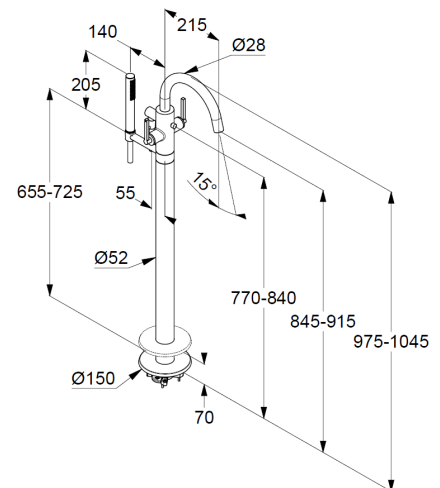

aerator, S-Pointer M24

protected against back flow

shower outlet G1/2

flow rate bath at 3 bar 27 l/min.

flow rate shower at 3 bar 13 l/min.

fixed spout

hand shower and shower hose 1250mm

hand shower 1 S

G1/2 x G1/2 x 1250mm

### Produktabbildung/ Product picture

### Maßzeichnung/ Dimensional drawing