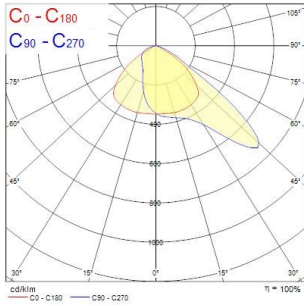

Raiden 21KLM

Raiden IP66 21KLM 830 Asymmetric Wide
2824014

Product features

- Outdoor and indoor floodlight range with in house design, comes complete with 1m flying lead and adjustable bracket, aluminium housing, RAL 9022 - Pearl light grey, clear glass diffuser, IP66, IK08, Class I, 3000K, Non-dimming, 20100lm, 157W, 128lm/W, CRI80, Asymmetric Wide beam angle 110*50°, 100000 hrs L90B50 lifespan, 511x319x76mm (LxWxH) dimensions, 6.6kg weight. Ball-impact-resistance according to DIN57710-13 VDE 0710 13/5.81, DIN 18032-3 only with the separate wire guard accessory fitted.

PRODUCT OVERVIEW

Product name	Raiden IP66 21KLM 830 Asymmetric Wide
Technology	LED
Cap/Base	N/A
Housing	Aluminium
General application	Logistics & Industry
ETIM Class	EC001744
Warranty	5 years
Fixture luminous flux (lm)	20100
Luminaire efficacy (lm/W)	128
Colour temperature (K)	3000
Light colour	Warm White
CRI (Ra)	80
Colour Variation Initial (SDCM)	SDCM3
Beam Angle (°)	110*50
Photobiological Risk Group	RG1
Total power consumption (W)	157
Electrical protection	Class I
Dimmable	No
Dimming method	N/A
Housing colour	RAL 9022 - Pearl light grey
IP rating	IP66
IK rating	IK08
Product EAN number	5025768240142

PHOTOMETRY

Raiden 21KLM

Raiden IP66 21KLM 830 Asymmetric Wide
2824014

TECHNICAL DRAWINGS