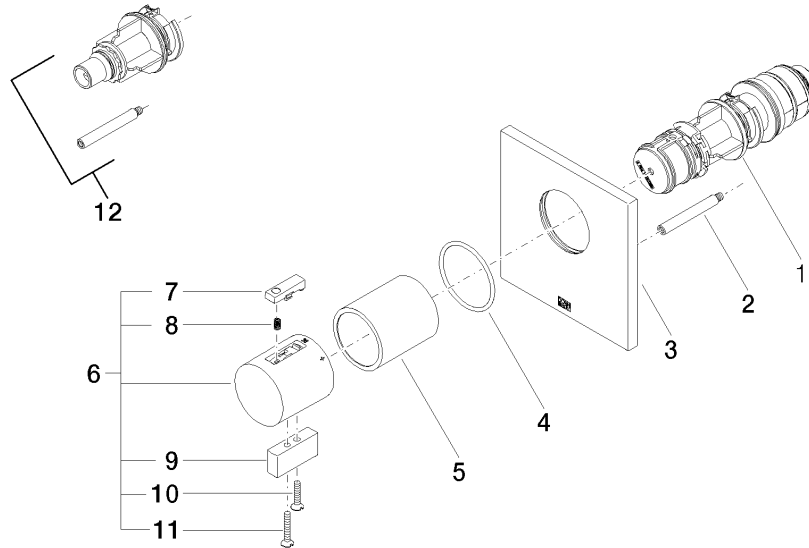

Required miscellaneous

xGRID Installation track 555 mm - 12 360 970 90

36 503 985 Product version up to 12/31/2021

mm [inches]

Flow rate chart

Codes & Standards

DIN 4109

EN 1111

ISO 3822

Scottish Water
Byelaws

UK Water Supply
Regulations

Ü-Zeichen

xTOOL Concealed thermostat without volume control 3/4" - Chrome

SERIES SPECIFIC

36 503 985 Product version up to 12/31/2021

Certificates and sustainability

Spare parts list

No.	Item Number	Name	Quantity used	Delivery time
4	90 14 10 049 00 90	O-Ring 45,69 x 2,62 mm -	1.00	14
10	09 30 30 159-00	Mounting Countersunk screw with slot M4 x 20 mm - Chrome	1.00	20
8	90 16 02 027 00 90	Spring Ø 4,5 x 7,5 mm -	1.00	14
7	90 21 33 011 00-13	Repair kit for thermostat handle - black	1.00	14
3	09 11 02 196-00	xTOOL Rosette 120 x 120 x 8,5 mm - Chrome	1.00	-
Spare part can no longer be ordered, please order the replacement item				
	091102533-00	Cover for xTOOL - Chrome		
9	09 20 33 006-00	Handle Ø 58 x 23 mm - Chrome	1.00	20
12	12 178 970 90	Extension 46 mm -	1.00	14
1	90 15 02 063 00 90	Thermostat cartridge with control unit Ø 44 x 147 mm -	1.00	14
2	90 31 09 095 00 90	Rod -	1.00	14
5	90 21 02 112 00-00	Sleeve - Chrome	1.00	20
11	09 30 30 160-00	Mounting Countersunk screw with slot M4 x 25 mm - Chrome	1.00	20
6	04 17 33 006 00-00	Handle for thermostat 48 x 50 x 46 mm - Chrome	1.00	-
Spare part can no longer be ordered, please order the replacement item				
	90173301800-00	Handle Thermostat Ø48mm - Chrome		