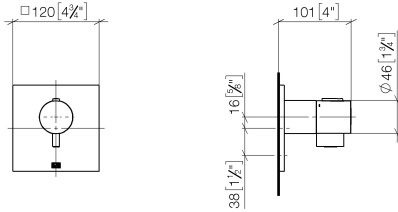

36 503 985 Product version up to 12/31/2021

- cover plate 120 x 120 mm
- temperature control handle with safety limit stop at 38°C
- thermostat cartridge
- WRAS

	Chrome	36 503 985-00
	Brushed Platinum	36 503 985-06
	Platinum	36 503 985-08
	Dark Chrome	36 503 985-19
	Brushed Light Gold (PVD)	36 503 985-27
	Brushed Durabrass (23kt Gold)	36 503 985-28
	Matte Black	36 503 985-33
	Brushed Dark Brass (PVD)	36 503 985-39
	Brushed Bronze (PVD)	36 503 985-42
	Brushed Dark Bronze (PVD)	36 503 985-43
	Brushed Champagne (22kt Gold)	36 503 985-46
	Champagne (22kt Gold)	36 503 985-47
	Brushed Chrome	36 503 985-93
	Brushed Dark Platinum	36 503 985-99

Required miscellaneous

xTOOL Concealed thermostat module without volume control - 35 503 970 90
 •min. recess depth 95 mm
 •max. recess depth 160 mm

Recommended miscellaneous

xGRID Attachment set for integrating in the dry wall construction - 12 340 970 90

Required miscellaneous

xGRID Installation track 555 mm - 12 360 970 90

36 503 985 Product version up to 12/31/2021

mm [inches]

Flow rate chart

Codes & Standards

DIN 4109

EN 1111