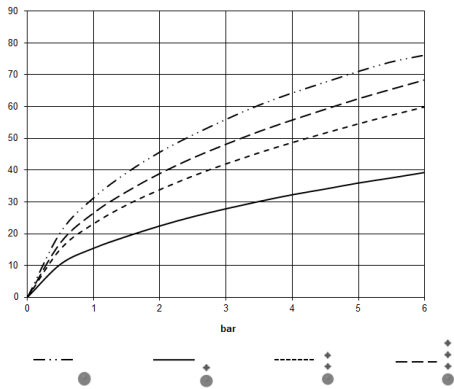

Required miscellaneous

xGRID Installation track 555 mm - 12 360 970 90

36 503 985 Product version up to 12/31/2021

mm [inches]

Flow rate chart

Codes & Standards

DIN 4109

EN 1111