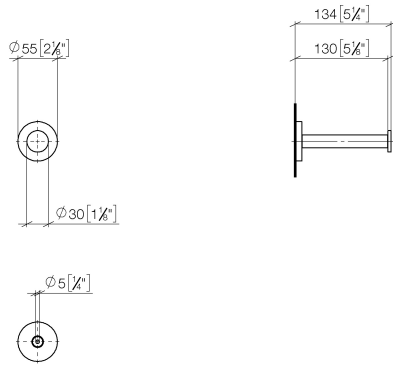

83 590 892 Product version from 4/1/2024

- width 55mm
- height 55 mm
- rosette Ø 55 mm
- 135mm projection

	Brushed Durabross (23kt Gold)	83 590 892-28
	Chrome	83 590 892-00
	Brushed Platinum	83 590 892-06
	Platinum	83 590 892-08
	Dark Chrome	83 590 892-19
	Matte Black	83 590 892-33
	Brushed Gold (PVD)	83 590 892-37
	Brushed Dark Brass (PVD)	83 590 892-39
	Brushed Bronze (PVD)	83 590 892-42
	Brushed Dark Bronze (PVD)	83 590 892-43
	Brushed Champagne (22kt Gold)	83 590 892-46
	Champagne (22kt Gold)	83 590 892-47
	Brushed Chrome	83 590 892-93
	Brushed Dark Platinum	83 590 892-99

83 590 892 Product version from 4/1/2024

mm [inches]

83 590 892 Product version from 4/1/2024

Parts for other finishes can be found here: Chrome

Spare parts list

No.	Item Number	Name	Quantity used	Delivery time
4	05 30 31 025 00 90	Mounting Bolt Round head 4,5 x 60 mm -	1.00	14
3	08 27 89 500-28	Rosette M16 x 1.5 Ø 55 x 9,5 mm - Brushed Durabross (23kt Gold)	1.00	40
1	08 31 20 531-28	Plug Ø 30 x 12,5 mm - Brushed Durabross (23kt Gold)	1.00	40
2	08 31 09 611-28	Holder Ø 18 x 126,5 mm - Brushed Durabross (23kt Gold)	1.00	40