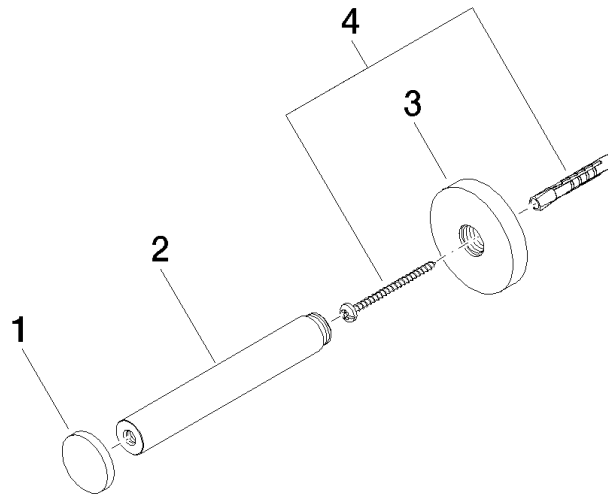

83 590 892 Product version from 4/1/2024

- width 55mm
- height 55 mm
- rosette Ø 55 mm
- 135mm projection

	Brushed Durabross (23kt Gold)	83 590 892-28
	Chrome	83 590 892-00
	Brushed Platinum	83 590 892-06
	Platinum	83 590 892-08
	Dark Chrome	83 590 892-19
	Matte Black	83 590 892-33
	Brushed Gold (PVD)	83 590 892-37
	Brushed Dark Brass (PVD)	83 590 892-39
	Brushed Bronze (PVD)	83 590 892-42
	Brushed Dark Bronze (PVD)	83 590 892-43
	Brushed Champagne (22kt Gold)	83 590 892-46
	Champagne (22kt Gold)	83 590 892-47
	Brushed Chrome	83 590 892-93
	Brushed Dark Platinum	83 590 892-99

83 590 892 Product version from 4/1/2024

mm [inches]

83 590 892 Product version from 4/1/2024

Parts for other finishes can be found here: Chrome

Spare parts list

No.	Item Number	Name	Quantity used	Delivery time
4	05 30 31 025 00 90	Mounting Bolt Round head 4,5 x 60 mm -	1.00	14
3	08 27 89 500-28	Rosette M16 x 1.5 Ø 55 x 9,5 mm - Brushed Durabross (23kt Gold)	1.00	40
1	08 31 20 531-28	Plug Ø 30 x 12,5 mm - Brushed Durabross (23kt Gold)	1.00	40
2	08 31 09 611-28	Holder Ø 18 x 126,5 mm - Brushed Durabross (23kt Gold)	1.00	40