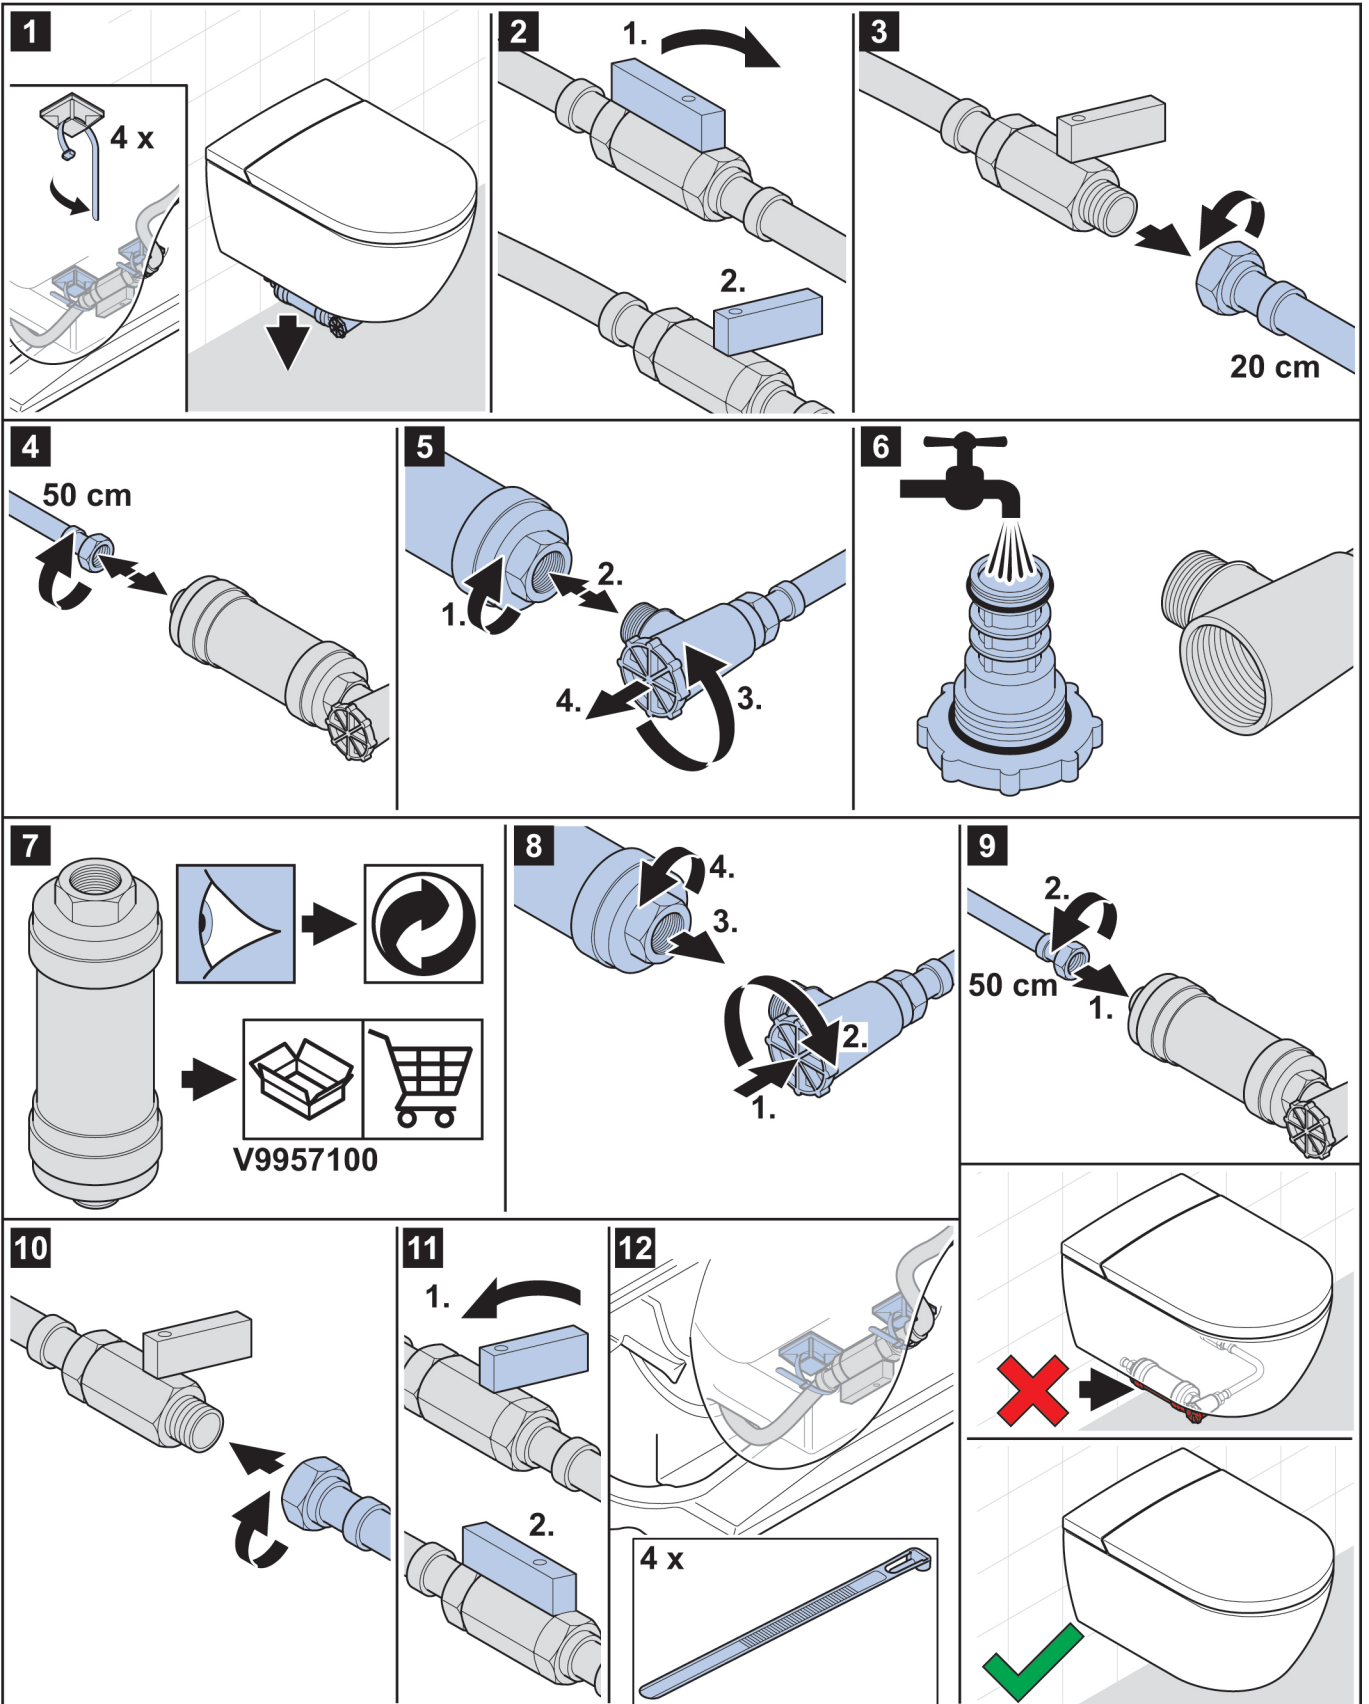

Kalkschutzfilterset

DE Montageanleitung

Service

VILLEROY & BOCH

GERMANY

Villeroy & Boch AG

Bathroom and Wellness Division

Headquarters