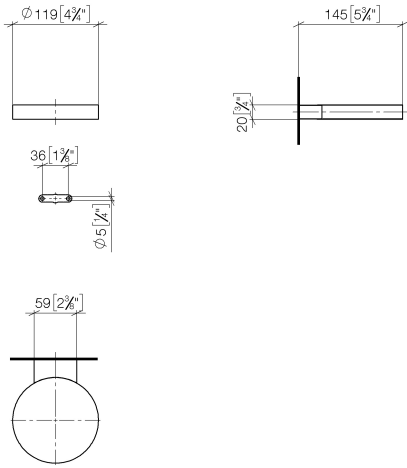

83 410 979 Product version from 10/1/2023

- width 120mm
- height 20 mm
- 145mm projection

	Platinum	83 410 979-08
	Chrome	83 410 979-00
	Brushed Platinum	83 410 979-06
	Durabress (23kt Gold)	83 410 979-09
	Dark Chrome	83 410 979-19
	Light Gold (PVD)	83 410 979-26
	Brushed Light Gold (PVD)	83 410 979-27
	Brushed Durabress (23kt Gold)	83 410 979-28
	Matte Black	83 410 979-33
	Brushed Gold (PVD)	83 410 979-37
	Brushed Dark Brass (PVD)	83 410 979-39
	Brushed Bronze (PVD)	83 410 979-42
	Brushed Dark Bronze (PVD)	83 410 979-43
	Brushed Champagne (22kt Gold)	83 410 979-46
	Champagne (22kt Gold)	83 410 979-47
	Brushed Chrome	83 410 979-93
	Brushed Dark Platinum	83 410 979-99

83 410 979 Product version from 10/1/2023

mm [inches]

83 410 979 Product version from 10/1/2023

Parts for other finishes can be found here: [Chrome](#)

Spare parts list

No.	Item Number	Name	Quantity used	Delivery time
6	09 17 20 030 90	Mounting Wall bracket 46 x 22 x 12 mm -	1.00	14
5	05 30 31 025 00 90	Mounting Bolt Round head 4,5 x 60 mm -	1.00	14
1	08 17 97 570-08	Soap dish Ø 120 x 20 mm - Platinum	1.00	54
3	08 17 30 502-08	Holder for soap dish 60 x 34 x 20 mm - Platinum	1.00	54
4	09 30 30 080 90	Mounting Cylinder head screw with hexagon socket Low profile M4 x 12 mm -	2.00	14
2	09 31 11 002 90	Mounting Threaded pin with hexagon socket M8 x 10 mm -	1.00	14