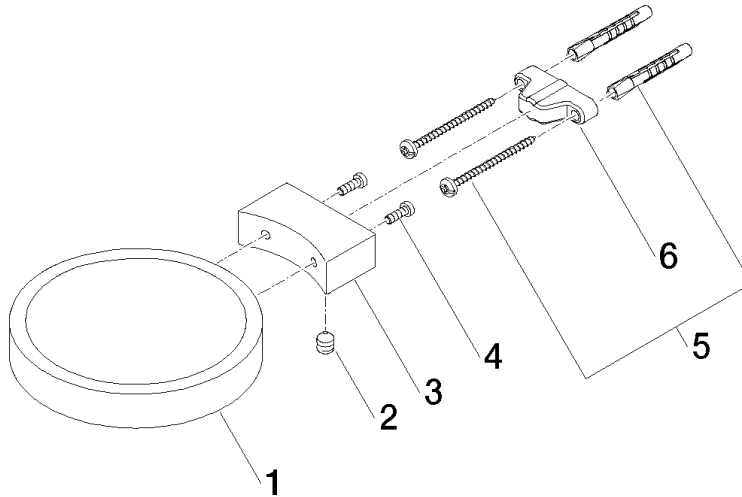

83 410 979 Product version from 10/1/2023

- width 120mm
- height 20 mm
- 145mm projection

	Platinum	83 410 979-08
	Chrome	83 410 979-00
	Brushed Platinum	83 410 979-06
	Durabress (23kt Gold)	83 410 979-09
	Dark Chrome	83 410 979-19
	Light Gold (PVD)	83 410 979-26
	Brushed Light Gold (PVD)	83 410 979-27
	Brushed Durabress (23kt Gold)	83 410 979-28
	Matte Black	83 410 979-33
	Brushed Gold (PVD)	83 410 979-37
	Brushed Dark Brass (PVD)	83 410 979-39
	Brushed Bronze (PVD)	83 410 979-42
	Brushed Dark Bronze (PVD)	83 410 979-43
	Brushed Champagne (22kt Gold)	83 410 979-46
	Champagne (22kt Gold)	83 410 979-47
	Brushed Chrome	83 410 979-93
	Brushed Dark Platinum	83 410 979-99

83 410 979 Product version from 10/1/2023

mm [inches]

83 410 979 Product version from 10/1/2023

Parts for other finishes can be found here: [Chrome](#)

Spare parts list

No.	Item Number	Name	Quantity used	Delivery time
6	09 17 20 030 90	Mounting Wall bracket 46 x 22 x 12 mm -	1.00	14
5	05 30 31 025 00 90	Mounting Bolt Round head 4,5 x 60 mm -	1.00	14
1	08 17 97 570-08	Soap dish Ø 120 x 20 mm - Platinum	1.00	54
3	08 17 30 502-08	Holder for soap dish 60 x 34 x 20 mm - Platinum	1.00	54
4	09 30 30 080 90	Mounting Cylinder head screw with hexagon socket Low profile M4 x 12 mm -	2.00	14
2	09 31 11 002 90	Mounting Threaded pin with hexagon socket M8 x 10 mm -	1.00	14