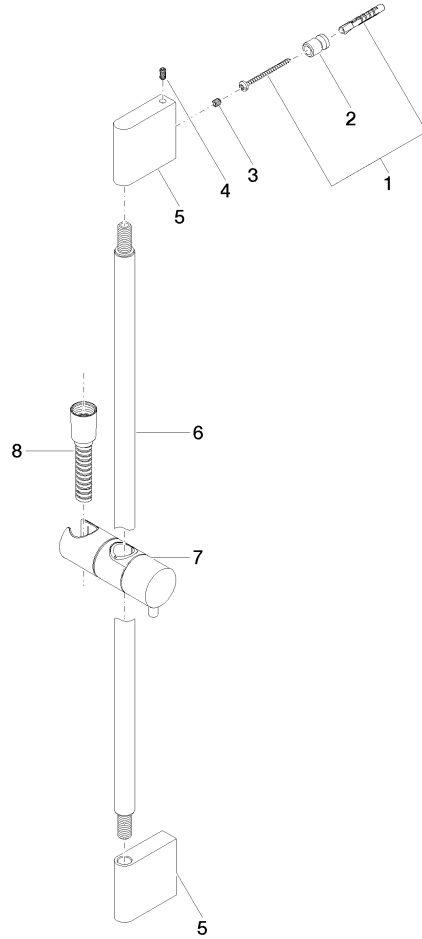

26 413 979 Product version from 10/1/2023

- metal shower hose 1750mm with integrated anti-twist protection
- shower hose connector 3/8"
- slide bar

technical data:

- gauge 853 mm
- rosettes Ø mm
- Pipe diameter 18 mm

	SERIES-VARIOUS Hand shower - Brushed Dark Platinum	28 029 979-99
---	---	---------------

26 413 979 Product version from 10/1/2023

Codes & Standards

ASME A112.18.1	cUPC	Scottish Water Byelaws	UK Water Supply Regulations
XP P 41-280			

Certificates and sustainability

ACS_20 ACC LY	WRAS_2009	IAPMO_4976
---------------	-----------	------------

26 413 979 Product version from 10/1/2023

Spare parts list

No.	Item Number	Name	Quantity used	Delivery time
5	08 17 97 054-99	Holder 64,5 x 60,5 x 18,5 mm - Brushed Dark Platinum	2.00	40
8	28 322 970-99	Metal shower hose 1/2" x 3/8" x 1750 mm - Brushed Dark Platinum	1.00	14
1	05 17 20 726 02 90	Attachment set -	2.00	14
3	09 31 11 049 90	Mounting Threaded pin with hexagon socket with cup point M6 x 6 mm -	2.00	14
7	12 580 970-99	Slide unit - Brushed Dark Platinum	1.00	40
4	04 31 11 113 00 90	Mounting Threaded pin M5 x 12 mm -	2.00	14
2	08 17 20 726 90	Holder Wall mounting Ø 13,5 x 20 mm -	2.00	14
6	90 28 22 597 00-99	Pipe Ø 18 x 792 mm - Brushed Dark Platinum	1.00	40