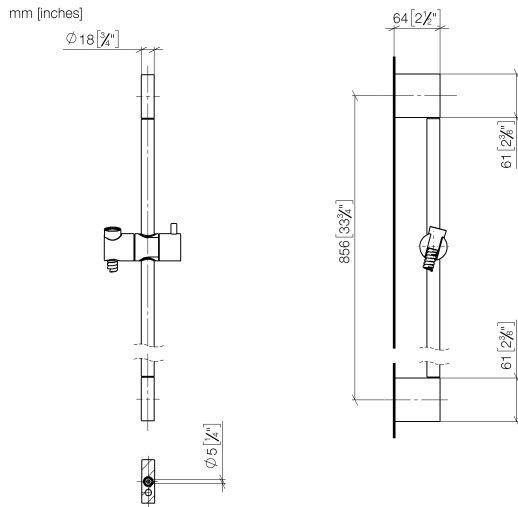

26 413 979 Product version from 10/1/2023

Codes & Standards

ASME A112.18.1	cUPC	Scottish Water Byelaws	UK Water Supply Regulations
XP P 41-280			

Certificates and sustainability

ACS_20 ACC LY	WRAS_2009	IAPMO_4976