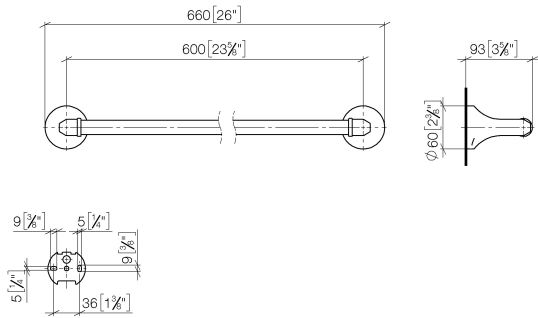

83 060 361 Product version from 7/3/2016

- gauge 600 mm
- width 660mm
- height 60 mm
- rosette Ø 60 mm
- 90mm projection

	Brushed Durabronz (23kt Gold)	83 060 361-28
	Chrome	83 060 361-00
	Brushed Platinum	83 060 361-06
	Platinum	83 060 361-08
	Durabronz (23kt Gold)	83 060 361-09
	Brushed Gold (PVD)	83 060 361-37
	Brushed Dark Brass (PVD)	83 060 361-39
	Brushed Bronze (PVD)	83 060 361-42
	Brushed Dark Platinum	83 060 361-99

**Recommended miscellaneous**

**MADISON Mounting for towel bar/tumbler mounting on two sides -**

12 358 970 90

- for towel bar mounting plus towel bar mounting on back.

83 060 361 Product version from 7/3/2016

mm [inches]

**Spare parts list**

No.	Item Number	Name	Quantity used	Delivery time
1	05 17 97 507 00 90	Attachment set 52 x 45 x 70 mm -	2.00	14
2	04 31 11 140 00 90	Mounting Threaded pin M6 x 10 mm -	2.00	14