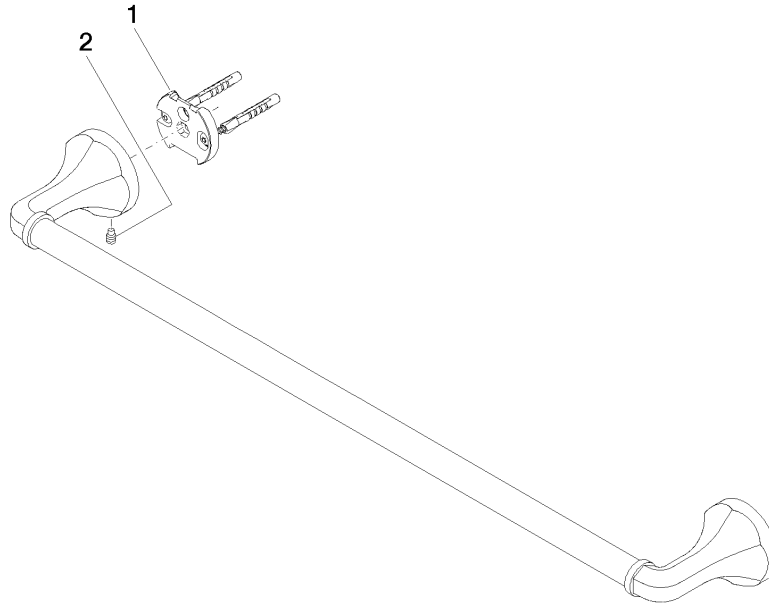

83 060 361 Product version from 7/3/2016

- gauge 600 mm
- width 660mm
- height 60 mm
- rosette Ø 60 mm
- 90mm projection

	Brushed Durabronz (23kt Gold)	83 060 361-28
	Chrome	83 060 361-00
	Brushed Platinum	83 060 361-06
	Platinum	83 060 361-08
	Durabronz (23kt Gold)	83 060 361-09
	Brushed Gold (PVD)	83 060 361-37
	Brushed Dark Brass (PVD)	83 060 361-39
	Brushed Bronze (PVD)	83 060 361-42
	Brushed Dark Platinum	83 060 361-99

**Recommended miscellaneous**

**MADISON Mounting for towel bar/tumbler mounting on two sides -**

12 358 970 90

- for towel bar mounting plus towel bar mounting on back.

83 060 361 Product version from 7/3/2016

mm [inches]

**Spare parts list**

No.	Item Number	Name	Quantity used	Delivery time
1	05 17 97 507 00 90	Attachment set 52 x 45 x 70 mm -	2.00	14
2	04 31 11 140 00 90	Mounting Threaded pin M6 x 10 mm -	2.00	14