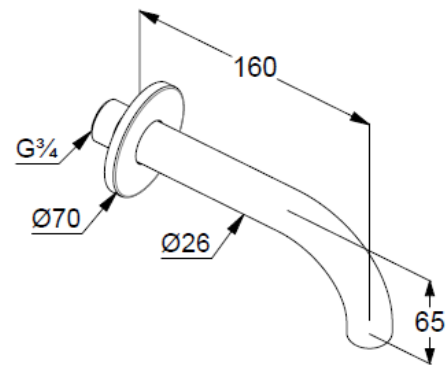

## Technische Daten/ Technical Data

KLUDI BOZZ

wall spout  
DN 20

Ref.: 3850553

Finishes:  
53 matt white

Product description  
Manufacturer KLUDI GmbH & Co. KG  
Typ: KLUDI BOZZ  
wall spout  
Ref.: 3850553

wall spout  
wall mounted  
aerator, S-Pointer M24 laminar  
flow rate at 3 bar 25 l/min.  
fixed spout  
connection G3/4  
with push-on rosette Ø 70mm

Produktabbildung/ Product picture

Maßzeichnung/ Dimensional drawing