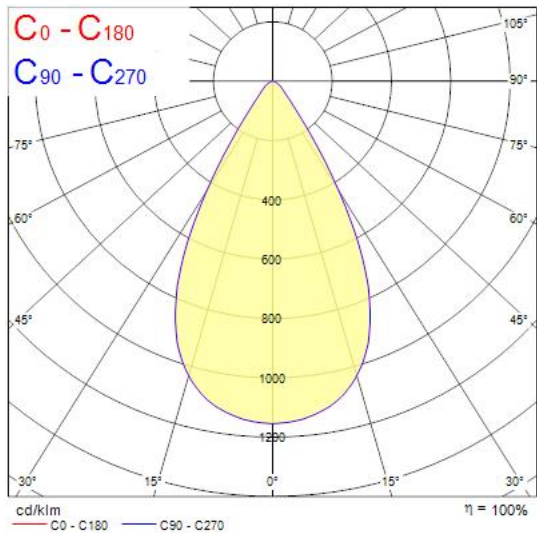

Concord

Raiden IP66 21KLM 830 Symmetric Wide
2824012

Photometry