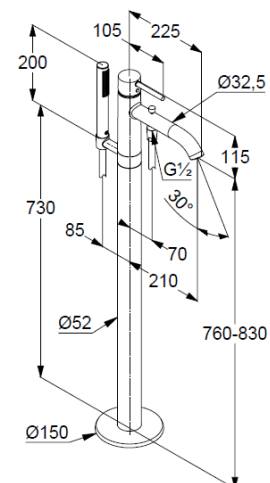

sieve seal

shower hose

plastic coated

with conical nuts

anti twist

G1/2 x G1/2 x 1250 mm

Produktabbildung/ Product picture

Maßzeichnung/ Dimensional drawing