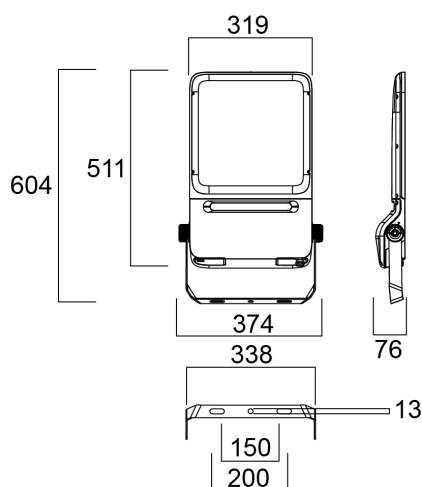

Concord

Raiden IP66 21KLM 830 Symmetric Wide 2824012

Photometry

Technical drawings

Data table

GENERAL DATA

Product name

Raiden IP66 21KLM 830 Symmetric Wide

Housing colour	RAL 9022 - Pearl light grey
IP rating	IP66
IK rating	IK08
Nominal Product Length (mm)	511
Nominal Product Width (mm)	319
Weight (kg)	6.6

PACKAGING

Single packaging type	Carton
Product EAN number	5025768240128
Packaging single width (cm)	41.5
Packaging single depth (cm)	14.0
DUN14 (outer)	05025768240128
Packaging outer length / height (cm)	56.0