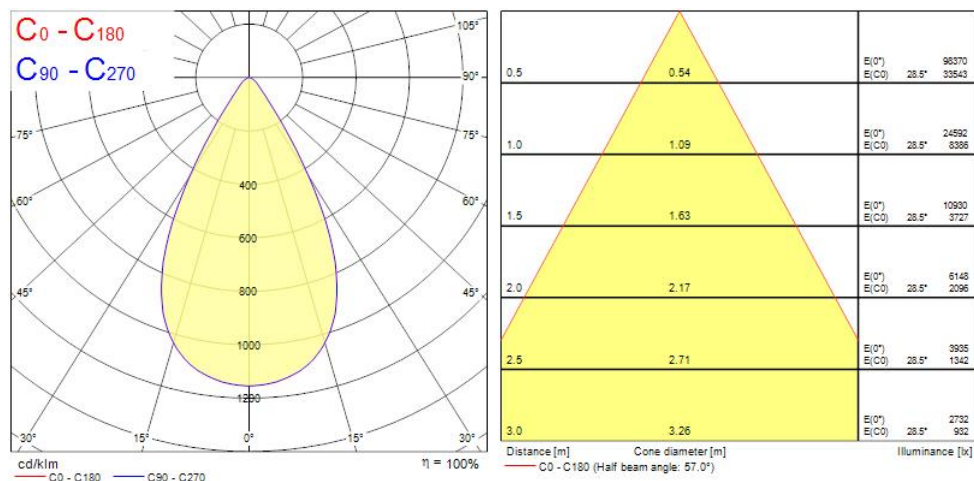

Concord

Raiden IP66 21KLM 830 Symmetric Wide 2824012

Photometry