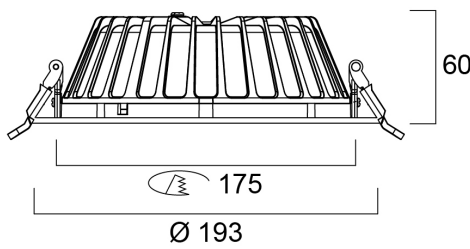

Insaver UGR19 IP44 175 1650LM 830

Item No: 0030502

PRO

Technical Assets

Dimensions (mm)

Photometrics

Beam Angle (°)	Beam Diameter (mm)	Beam Area (cm²)	Beam Area (ft²)	Beam Area (in²)
0°	175	3062.5	33.3	474.0
5°	180	3240.0	35.0	490.0
10°	193	3724.9	40.3	561.0
15°	210	4410.0	47.6	670.0
20°	230	5290.0	57.4	805.0
25°	250	6350.0	68.8	965.0
30°	270	7620.0	82.8	1160.0
35°	290	9100.0	98.4	1385.0
40°	310	10790.0	116.4	1640.0
45°	330	12700.0	137.0	1925.0
50°	350	14830.0	160.3	2245.0
55°	370	17180.0	186.4	2605.0
60°	390	19750.0	215.3	3010.0
65°	410	22540.0	247.1	3465.0
70°	430	25550.0	281.8	3975.0
75°	450	28780.0	319.5	4545.0
80°	470	32240.0	359.3	5175.0
85°	490	35930.0	402.2	5865.0
90°	510	40860.0	448.2	6615.0

Insaver UGR19 IP44 175 1650LM 830

Item No: 0030502

SYLVANIA

General data

Product name	Insaver UGR19 IP44 175 1650LM 830
Technology	LED
Cap/Base	N/A
Housing	Aluminium
Mount	Ceiling recessed mounting
General application	Hospitality, Office, Retail
Operating temperature range (°C)	-20°C...+40°C
ETIM Class	EC001744
E-number FI	4278513
Warranty	5 years

Insaver UGR19 IP44 175 1650LM 830

Item No: 0030502

Physical data

Housing colour	RAL 9010 - Pure white
IP rating	IP44/20
IK rating	IK07
Diffuser finish	Other
Diffuser material	None
Reflector finish	Not Applicable
Nominal Product Height (mm)	60
Nominal Product Diameter (mm)	195
Built-in diameter (mm)	175
Weight (kg)	0.55

Packaging

Product EAN number	5410288305028
Packaging single width (cm)	20.5
Packaging single depth (cm)	7.3
DUN14 (inner)	15410288305025
Packaging outer length / height (cm)	42.5

Safety data

Glow Wire Test (°C)	850
Optimal operating condition (°C)	-20-40