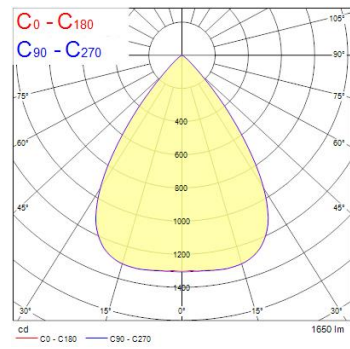

Insaver UGR19 IP44 175 1650LM 830

Item No: 0030502

PRO

Technical Assets

Dimensions (mm)

Photometrics

Beam Angle (°)	Beam Diameter (mm)	Beam Area (cm²)	Beam Area (ft²)	Beam Area (in²)
0°	175	3062.5	33.3	474.0
5°	180	3240.0	35.0	490.0
10°	193	3724.9	40.3	561.0
15°	210	4410.0	47.6	670.0
20°	230	5290.0	57.4	805.0
25°	250	6350.0	68.8	965.0
30°	270	7620.0	82.8	1160.0
35°	290	9100.0	98.4	1385.0
40°	310	10790.0	116.4	1640.0
45°	330	12700.0	137.0	1925.0
50°	350	14830.0	160.3	2245.0
55°	370	17180.0	186.4	2605.0
60°	390	19750.0	215.3	3010.0
65°	410	22540.0	247.1	3465.0
70°	430	25550.0	281.8	3975.0
75°	450	28780.0	319.5	4545.0
80°	470	32240.0	359.3	5175.0
85°	490	35930.0	402.2	5865.0
90°	510	40860.0	448.2	6615.0

Optical data

Useful luminous flux (Φ _{use})	1650
Fixture luminous flux (lm)	1650
Luminaire efficacy (lm/W)	127
Correlated colour temperature (k)	3000
Light colour	Warm White
CRI (Ra)	80
Colour Variation Initial (SDCM)	SDCM3
Beam Angle (°)	70
Distribution type	Symmetric
Glare control	< 19
Photobiological Risk Group	RG1

Insaver UGR19 IP44 175 1650LM 830

Item No: 0030502

Physical data

Housing colour	RAL 9010 - Pure white
IP rating	IP44/20
IK rating	IK07
Diffuser finish	Other
Diffuser material	None
Reflector finish	Not Applicable
Nominal Product Height (mm)	60
Nominal Product Diameter (mm)	195
Built-in diameter (mm)	175
Weight (kg)	0.55

Packaging

Product EAN number	5410288305028
Packaging single width (cm)	20.5
Packaging single depth (cm)	7.3
DUN14 (inner)	15410288305025
Packaging outer length / height (cm)	42.5

Safety data

Glow Wire Test (°C)	850
Optimal operating condition (°C)	-20-40