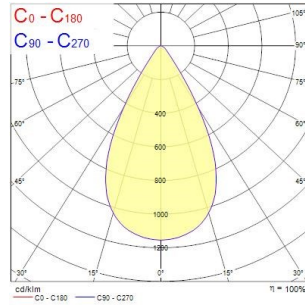

Raiden 21KLM

Raiden IP66 21KLM 830 Symmetric Wide
2824012

Product features

- Outdoor and indoor floodlight range with in house design, comes complete with 1m flying lead and adjustable bracket, aluminium housing, RAL 9022 - Pearl light grey, clear glass diffuser, IP66, IK08, Class I, 3000K, Non-dimming, 21300lm, 157W, 136lm/W, CRI80, Symmetric Wide beam angle 60°, 100000 hrs L90B50 lifespan, 511x319x76mm (LxWxH) dimensions, 6.6kg weight. Ball-impact-resistance according to DIN57710-13 VDE 0710 13/5.81, DIN 18032-3 only with the separate wire guard accessory fitted.

PRODUCT OVERVIEW

Product name	Raiden IP66 21KLM 830 Symmetric Wide
Technology	LED
Cap/Base	N/A
Housing	Aluminium
General application	Logistics & Industry
ETIM Class	EC001744
Warranty	5 years
Fixture luminous flux (lm)	21300
Luminaire efficacy (lm/W)	136
Colour temperature (K)	3000
Light colour	Warm White
CRI (Ra)	80
Colour Variation Initial (SDCM)	SDCM3
Beam Angle (°)	60
Photobiological Risk Group	RG1
Total power consumption (W)	157
Electrical protection	Class I
Dimmable	No
Dimming method	N/A
Housing colour	RAL 9022 - Pearl light grey
IP rating	IP66
IK rating	IK08
Product EAN number	5025768240128

PHOTOMETRY

Raiden 21KLM

Raiden IP66 21KLM 830 Symmetric Wide
2824012

TECHNICAL DRAWINGS