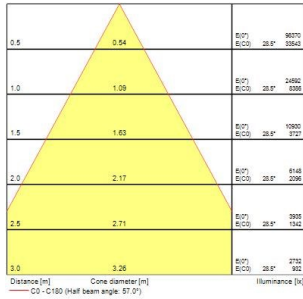

Raiden 21KLM

Raiden IP66 21KLM 830 Symmetric Wide
2824012

Product features

- Outdoor and indoor floodlight range with in house design, comes complete with 1m flying lead and adjustable bracket, aluminium housing, RAL 9022 - Pearl light grey, clear glass diffuser, IP66, IK08, Class I, 3000K, Non-dimming, 21300lm, 157W, 136lm/W, CRI80, Symmetric Wide beam angle 60°, 100000 hrs L90B50 lifespan, 511x319x76mm (LxWxH) dimensions, 6.6kg weight. Ball-impact-resistance according to DIN57710-13 VDE 0710 13/5.81, DIN 18032-3 only with the separate wire guard accessory fitted.

PRODUCT OVERVIEW

Product name	Raiden IP66 21KLM 830 Symmetric Wide
Technology	LED
Cap/Base	N/A
Housing	Aluminium
General application	Logistics & Industry
ETIM Class	EC001744
Warranty	5 years
Fixture luminous flux (lm)	21300
Luminaire efficacy (lm/W)	136
Colour temperature (K)	3000
Light colour	Warm White
CRI (Ra)	80
Colour Variation Initial (SDCM)	SDCM3
Beam Angle (°)	60
Photobiological Risk Group	RG1
Total power consumption (W)	157
Electrical protection	Class I
Dimmable	No
Dimming method	N/A
Housing colour	RAL 9022 - Pearl light grey
IP rating	IP66
IK rating	IK08
Product EAN number	5025768240128

PHOTOMETRY

Raiden 21KLM

Raiden IP66 21KLM 830 Symmetric Wide
2824012

TECHNICAL DRAWINGS