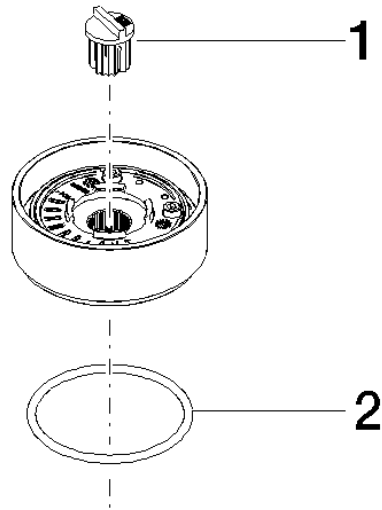

rotary handle without design element 140 x 95 x 90 mm - Brushed Light Gold (PVD)

SPARE PARTS

90 18 40 290 00 Product version from 4/1/2025

	Brushed Light Gold (PVD)	90 18 40 290 00-27
	Chrome	90 18 40 290 00-00
	Brushed Platinum	90 18 40 290 00-06
	Brushed Durabronze (23kt Gold)	90 18 40 290 00-28
	Platinum / Brushed Platinum	90 18 40 290 00-36
	Brushed Gold (PVD)	90 18 40 290 00-37
	Durabronze / Brushed Durabronze (23kt Gold)	90 18 40 290 00-38
	Brushed Bronze (PVD)	90 18 40 290 00-42
	Brushed Dark Platinum	90 18 40 290 00-99

rotary handle without design element 140 x 95 x 90 mm - Brushed Light Gold
(PVD)

SPARE PARTS

90 18 40 290 00 Product version from 4/1/2025

rotary handle without design element 140 x 95 x 90 mm - Brushed Light Gold
(PVD)

SPARE PARTS

90 18 40 290 00 Product version from 4/1/2025

90 18 40 290 00 Product version from 4/1/2025

Parts for other finishes can be found here: [Chrome](#)

Spare parts list

No.	Item Number	Name	Quantity used	Delivery time
1	09 12 12 216 90	Fixing cap -	1.00	14
2	90 14 10 049 00 90	O-Ring 45,69 x 2,62 mm -	1.00	14