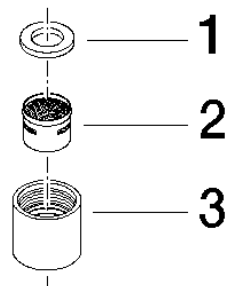

## Aerator M18x1-IG - Chrome

SPARE PARTS

---

90 23 01 014 20

90 23 01 014 20

Parts for other  
finishes can be found  
here: Brushed  
Platinum

### Spare parts list

No.	Item Number	Name	Quantity used	Delivery time
3	09 23 01 014-00	Aerator sleeve Ø 21 x 19 mm - Chrome	1.00	20
2	90 29 03 009 00 90	Aerator insert -	1.00	14
1	90 14 05 020 00 90	Washer 16,7 x 10,0 x 2,0 mm -	1.00	14