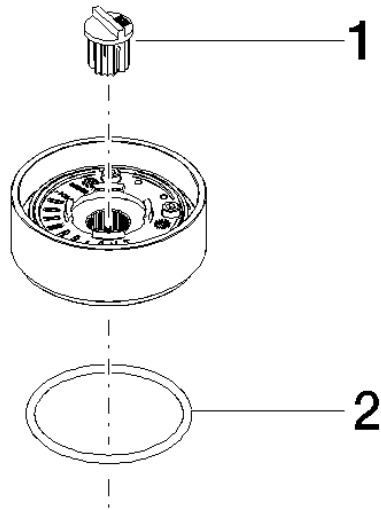

rotary handle without design element 140 x 95 x 90 mm - Brushed Bronze (PVD)

SPARE PARTS

90 18 40 290 00 Product version from 4/1/2025

	Brushed Bronze (PVD)	90 18 40 290 00-42
	Chrome	90 18 40 290 00-00
	Brushed Platinum	90 18 40 290 00-06
	Brushed Light Gold (PVD)	90 18 40 290 00-27
	Brushed Durabronze (23kt Gold)	90 18 40 290 00-28
	Platinum / Brushed Platinum	90 18 40 290 00-36
	Brushed Gold (PVD)	90 18 40 290 00-37
	Durabronze / Brushed Durabronze (23kt Gold)	90 18 40 290 00-38
	Brushed Dark Platinum	90 18 40 290 00-99

rotary handle without design element 140 x 95 x 90 mm - Brushed Bronze
(PVD)

SPARE PARTS

90 18 40 290 00 Product version from 4/1/2025

rotary handle without design element 140 x 95 x 90 mm - Brushed Bronze
(PVD)

SPARE PARTS

90 18 40 290 00 Product version from 4/1/2025

90 18 40 290 00 Product version from 4/1/2025

Parts for other
finishes can be found
here: [Chrome](#)

Spare parts list

No.	Item Number	Name	Quantity used	Delivery time
2	90 14 10 049 00 90	O-Ring 45,69 x 2,62 mm -	1.00	14
1	09 12 12 216 90	Fixing cap -	1.00	14