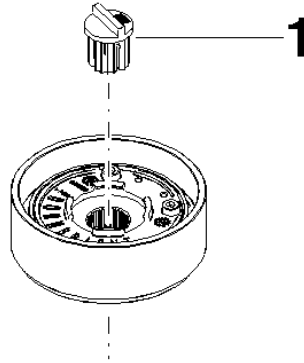

90 18 40 291 01 Product version from 4/1/2025

	Brushed Light Gold (PVD)	90 18 40 291 01-27
	Chrome	90 18 40 291 01-00
	Brushed Platinum	90 18 40 291 01-06
	Brushed Durabronze (23kt Gold)	90 18 40 291 01-28
	Platinum / Brushed Platinum	90 18 40 291 01-36
	Brushed Gold (PVD)	90 18 40 291 01-37
	Durabronze / Brushed Durabronze (23kt Gold)	90 18 40 291 01-38
	Brushed Bronze (PVD)	90 18 40 291 01-42
	Brushed Champagne (22kt Gold)	90 18 40 291 01-46
	Champagne (22kt Gold)	90 18 40 291 01-47
	Brushed Dark Platinum	90 18 40 291 01-99

Handle without design element - Brushed Light Gold (PVD)

SPARE PARTS

90 18 40 291 01 Product version from 4/1/2025

Handle without design element - Brushed Light Gold (PVD)

SPARE PARTS

90 18 40 291 01 Product version from 4/1/2025

90 18 40 291 01 Product version from 4/1/2025

Parts for other finishes can be found here: [Chrome](#)

Spare parts list

No.	Item Number	Name	Quantity used	Delivery time
1	09 12 12 216 90	Fixing cap -	1.00	14