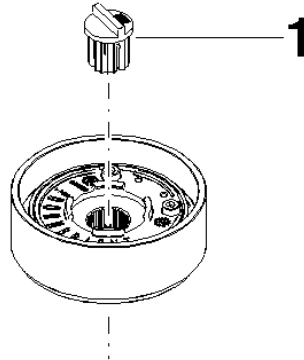

90 18 40 291 01 Product version from 4/1/2025

	Brushed Bronze (PVD)	90 18 40 291 01-42
	Chrome	90 18 40 291 01-00
	Brushed Platinum	90 18 40 291 01-06
	Brushed Light Gold (PVD)	90 18 40 291 01-27
	Brushed Durabronze (23kt Gold)	90 18 40 291 01-28
	Platinum / Brushed Platinum	90 18 40 291 01-36
	Brushed Gold (PVD)	90 18 40 291 01-37
	Durabronze / Brushed Durabronze (23kt Gold)	90 18 40 291 01-38
	Brushed Champagne (22kt Gold)	90 18 40 291 01-46
	Champagne (22kt Gold)	90 18 40 291 01-47
	Brushed Dark Platinum	90 18 40 291 01-99

## Handle without design element - Brushed Bronze (PVD)

SPARE PARTS

90 18 40 291 01 Product version from 4/1/2025

## Handle without design element - Brushed Bronze (PVD)

SPARE PARTS

90 18 40 291 01 Product version from 4/1/2025

90 18 40 291 01 Product version from 4/1/2025

Parts for other finishes can be found here: [Chrome](#)

Spare parts list

No.	Item Number	Name	Quantity used	Delivery time
1	09 12 12 216 90	Fixing cap -	1.00	14