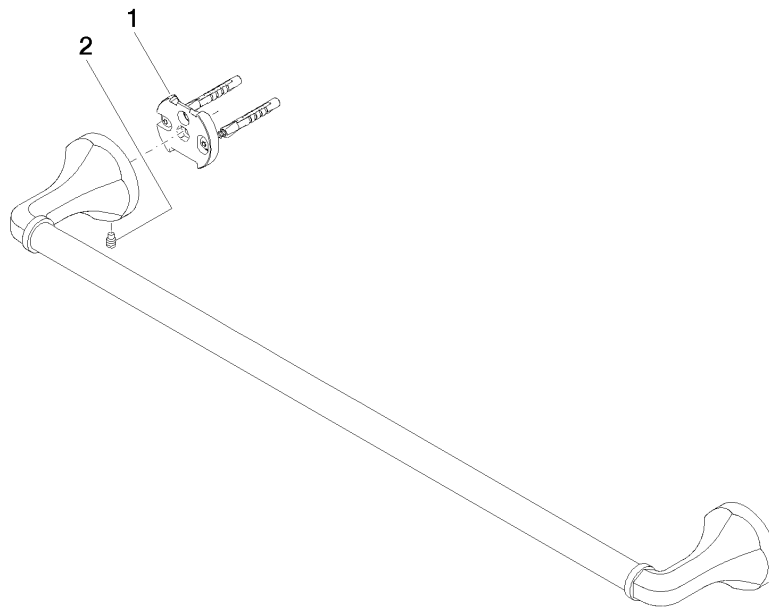

83 060 361 Product version from 7/3/2016

- gauge 600 mm
- width 660mm
- height 60 mm
- rosette Ø 60 mm
- 90mm projection

	Brushed Platinum	83 060 361-06
	Chrome	83 060 361-00
	Platinum	83 060 361-08
	Durabress (23kt Gold)	83 060 361-09
	Brushed Durabress (23kt Gold)	83 060 361-28
	Brushed Gold (PVD)	83 060 361-37
	Brushed Dark Brass (PVD)	83 060 361-39
	Brushed Bronze (PVD)	83 060 361-42
	Brushed Dark Platinum	83 060 361-99

**Recommended miscellaneous**

**MADISON Mounting for towel bar/tumbler mounting on two sides -** 12 358 970 90  
 •for towel bar mounting plus towel bar mounting on back.

83 060 361 Product version from 7/3/2016

mm [inches]

**Spare parts list**

No.	Item Number	Name	Quantity used	Delivery time
2	04 31 11 140 00 90	Mounting Threaded pin M6 x 10 mm -	2.00	14
1	05 17 97 507 00 90	Attachment set 52 x 45 x 70 mm -	2.00	14