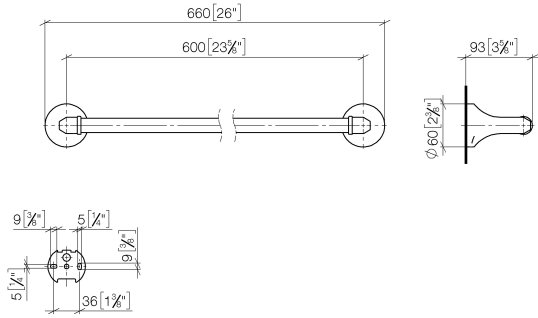

83 060 361 Product version from 7/3/2016

- gauge 600 mm
- width 660mm
- height 60 mm
- rosette Ø 60 mm
- 90mm projection

	Brushed Platinum	83 060 361-06
	Chrome	83 060 361-00
	Platinum	83 060 361-08
	Durabress (23kt Gold)	83 060 361-09
	Brushed Durabress (23kt Gold)	83 060 361-28
	Brushed Gold (PVD)	83 060 361-37
	Brushed Dark Brass (PVD)	83 060 361-39
	Brushed Bronze (PVD)	83 060 361-42
	Brushed Dark Platinum	83 060 361-99

**Recommended miscellaneous**

**MADISON Mounting for towel bar/tumbler mounting on two sides -** 12 358 970 90  
 •for towel bar mounting plus towel bar mounting on back.

83 060 361 Product version from 7/3/2016

mm [inches]

**Spare parts list**

No.	Item Number	Name	Quantity used	Delivery time
2	04 31 11 140 00 90	Mounting Threaded pin M6 x 10 mm -	2.00	14
1	05 17 97 507 00 90	Attachment set 52 x 45 x 70 mm -	2.00	14