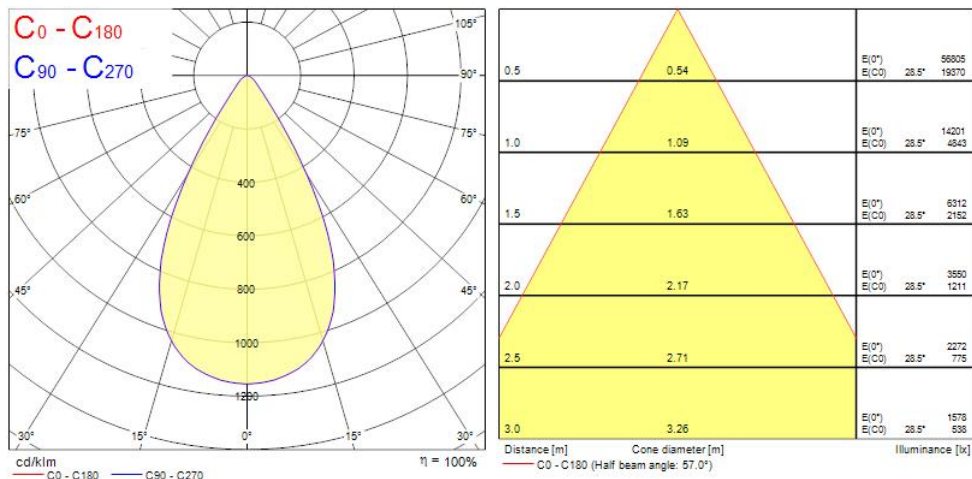

Concord

Raiden IP66 12KLM 830 Symmetric Wide 2824008

Photometry