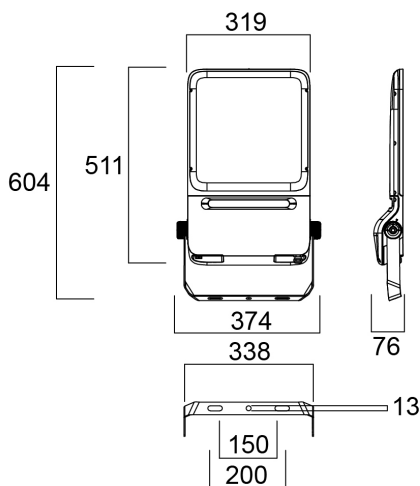

Technical drawings

Data table

GENERAL DATA

Product name

Raiden IP66 12KLM 830 Symmetric Wide