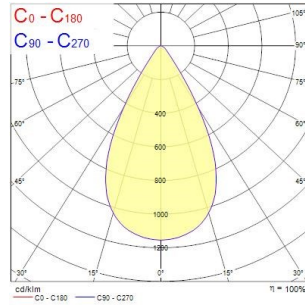

Raiden 12KLM

Raiden IP66 12KLM 830 Symmetric Wide
2824008