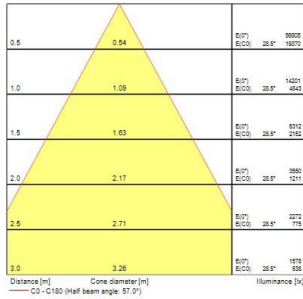

Raiden 12KLM

Raiden IP66 12KLM 830 Symmetric Wide
2824008