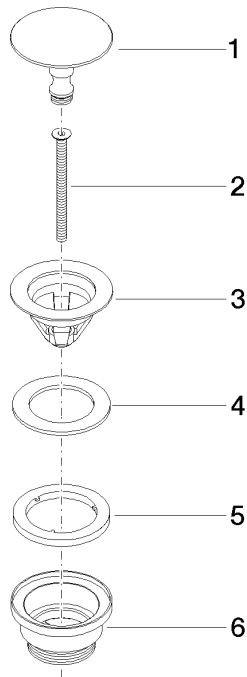

10 126 970 Product version from 10/1/2023

	Brushed Platinum	10 126 970-06
	Chrome	10 126 970-00
	Platinum	10 126 970-08
	Durabrand (23kt Gold)	10 126 970-09
	Dark Chrome	10 126 970-19
	Light Gold (PVD)	10 126 970-26
	Brushed Light Gold (PVD)	10 126 970-27
	Brushed Durabrand (23kt Gold)	10 126 970-28
	Matte Black	10 126 970-33
	Brushed Gold (PVD)	10 126 970-37
	Brushed Dark Brass (PVD)	10 126 970-39
	Brushed Bronze (PVD)	10 126 970-42
	Brushed Dark Bronze (PVD)	10 126 970-43
	Brushed Champagne (22kt Gold)	10 126 970-46
	Champagne (22kt Gold)	10 126 970-47
	Brushed Chrome	10 126 970-93
	Brushed Dark Platinum	10 126 970-99

Basin Waste without press-closing 1 1/4" - Brushed Platinum

SERIES-VARIOUS

10 126 970 Product version from 10/1/2023

Only suitable for sinks without an overflow.

10 126 970 Product version from 10/1/2023

mm [inches]

10 126 970 Product version from 10/1/2023

Parts for other finishes can be found here: [Chrome](#)

Spare parts list

No.	Item Number	Name	Quantity used	Delivery time
3	09 11 01 038-06	Cup for pop-up waste Press closing Ø 63 - Brushed Platinum	1.00	20
5	09 14 03 153 90	Washer for press closing Ø 59,5 x 6,3 mm -	1.00	14
6	09 11 10 156-06	Connection - Brushed Platinum	1.00	-
Spare part can no longer be ordered, please order the replacement item				
1	09 31 20 097-06	Plug Ø 63 x 48 mm - Brushed Platinum	1.00	20
2	09 30 30 179 90	Mounting Countersunk screw with hexagon socket M6 x80 mm -	1.00	14
4	09 14 05 061 90	Washer for press closing 63 mm -	1.00	14