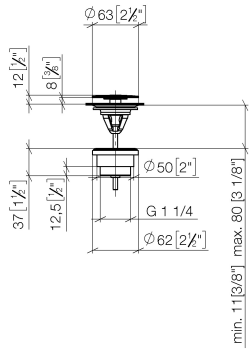

Basin Waste without press-closing 1 1/4" - Brushed Platinum

SERIES-VARIOUS

10 126 970 Product version from 10/1/2023

Only suitable for sinks without an overflow.

10 126 970 Product version from 10/1/2023

mm [inches]

10 126 970 Product version from 10/1/2023

Parts for other finishes can be found here: [Chrome](#)

Spare parts list

No.	Item Number	Name	Quantity used	Delivery time
3	09 11 01 038-06	Cup for pop-up waste Press closing Ø 63 - Brushed Platinum	1.00	20
5	09 14 03 153 90	Washer for press closing Ø 59,5 x 6,3 mm -	1.00	14
6	09 11 10 156-06	Connection - Brushed Platinum	1.00	-
Spare part can no longer be ordered, please order the replacement item				
1	09 31 20 097-06	Plug Ø 63 x 48 mm - Brushed Platinum	1.00	20
2	09 30 30 179 90	Mounting Countersunk screw with hexagon socket M6 x80 mm -	1.00	14
4	09 14 05 061 90	Washer for press closing 63 mm -	1.00	14