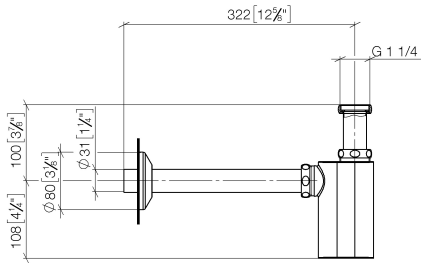

10 040 970 Product version from 4/1/2025

• rosette Ø 80 mm

	Brushed Durabronze (23kt Gold)	10 040 970-28
	Chrome	10 040 970-00
	Brushed Platinum	10 040 970-06
	Platinum	10 040 970-08
	Durabronze (23kt Gold)	10 040 970-09
	Dark Chrome	10 040 970-19
	Brushed Gold (PVD)	10 040 970-37
	Brushed Dark Brass (PVD)	10 040 970-39
	Brushed Bronze (PVD)	10 040 970-42
	Brushed Champagne (22kt Gold)	10 040 970-46
	Champagne (22kt Gold)	10 040 970-47
	Brushed Dark Platinum	10 040 970-99

10 040 970 Product version from 4/1/2025

mm [inches]

10 040 970 Product version from 4/1/2025

Parts for other finishes can be found here: [Chrome](#)

Spare parts list

No.	Item Number	Name	Quantity used	Delivery time
9	90 27 01 015 00-28	rosette	1.00	-
Spare part can no longer be ordered, please order the replacement item				
8	09 28 23 002-28	Pipe Ø 32 x 0,75 x 250 mm - Brushed Durabron (23kt Gold)	1.00	40
4	09 28 10 003 90	Washer 39 x 32,5 x1 mm -	1.00	14
3	09 23 30 015-28	Cap nut for odour trap 1 1/4" - Brushed Durabron (23kt Gold)	3.00	40
6	09 28 23 006 90	Pipe Ø 34 x 0,75 x 110 mm -	1.00	14
7	09 19 22 080-28	Housing for odour trap 52 x 96 x 145 mm - Brushed Durabron (23kt Gold)	1.00	-
Spare part can no longer be ordered, please order the replacement item				
2	09 14 05 017 90	Washer NBR 70 37,0 x 31,0 x 4,0 mm -	1.00	14
1	09 28 23 005-28	Pipe Ø 32 x 0,75 x 110 mm - Brushed Durabron (23kt Gold)	1.00	40
5	09 14 05 016 90	Washer NBR 70 39,0 x 29,0 x 2,0 mm -	2.00	14