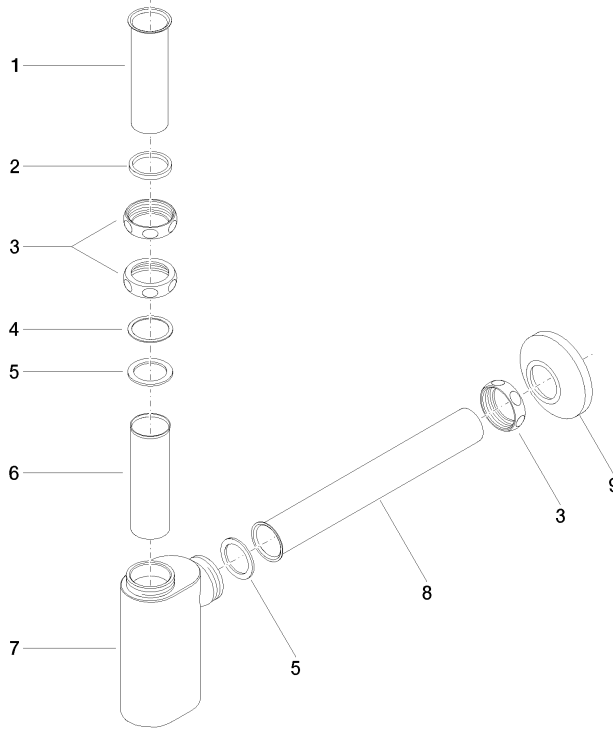

10 040 970 Product version from 4/1/2025

• rosette Ø 80 mm

	Brushed Durabronze (23kt Gold)	10 040 970-28
	Chrome	10 040 970-00
	Brushed Platinum	10 040 970-06
	Platinum	10 040 970-08
	Durabronze (23kt Gold)	10 040 970-09
	Dark Chrome	10 040 970-19
	Brushed Gold (PVD)	10 040 970-37
	Brushed Dark Brass (PVD)	10 040 970-39
	Brushed Bronze (PVD)	10 040 970-42
	Brushed Champagne (22kt Gold)	10 040 970-46
	Champagne (22kt Gold)	10 040 970-47
	Brushed Dark Platinum	10 040 970-99

10 040 970 Product version from 4/1/2025

mm [inches]

10 040 970 Product version from 4/1/2025

Parts for other finishes can be found here: [Chrome](#)

Spare parts list

No.	Item Number	Name	Quantity used	Delivery time
9	90 27 01 015 00-28	rosette	1.00	-
Spare part can no longer be ordered, please order the replacement item				
8	09 28 23 002-28	Pipe Ø 32 x 0,75 x 250 mm - Brushed Durabron (23kt Gold)	1.00	40
4	09 28 10 003 90	Washer 39 x 32,5 x1 mm -	1.00	14
3	09 23 30 015-28	Cap nut for odour trap 1 1/4" - Brushed Durabron (23kt Gold)	3.00	40
6	09 28 23 006 90	Pipe Ø 34 x 0,75 x 110 mm -	1.00	14
7	09 19 22 080-28	Housing for odour trap 52 x 96 x 145 mm - Brushed Durabron (23kt Gold)	1.00	-
Spare part can no longer be ordered, please order the replacement item				
2	09 14 05 017 90	Washer NBR 70 37,0 x 31,0 x 4,0 mm -	1.00	14
1	09 28 23 005-28	Pipe Ø 32 x 0,75 x 110 mm - Brushed Durabron (23kt Gold)	1.00	40
5	09 14 05 016 90	Washer NBR 70 39,0 x 29,0 x 2,0 mm -	2.00	14