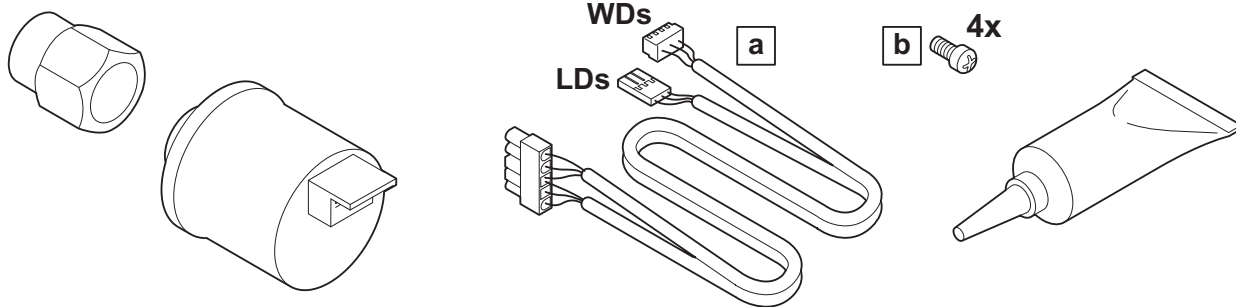

Montage instructie
Assembly instructions
Instructions de montage
Montageanweisung
Instrucciones para el montaje
Istruzioni di montaggio

Waterdruksensor
Water pressure sensor
Capteur de pression d'eau
Wasserdrucksensor
Captador de presión de agua
Sensore di pressione dell'acqua

Inhoud verpakking
 Set contents
 Contenu du kit
 Inhalt des Bausatzes
 Contenido del paquete
 Contenuti del pacchetto

T005175-A

© **Copyright**

All technical and technological information contained in these technical instructions, as well as any drawings and technical descriptions supplied, remain our property and shall not be multiplied without our prior consent in writing.