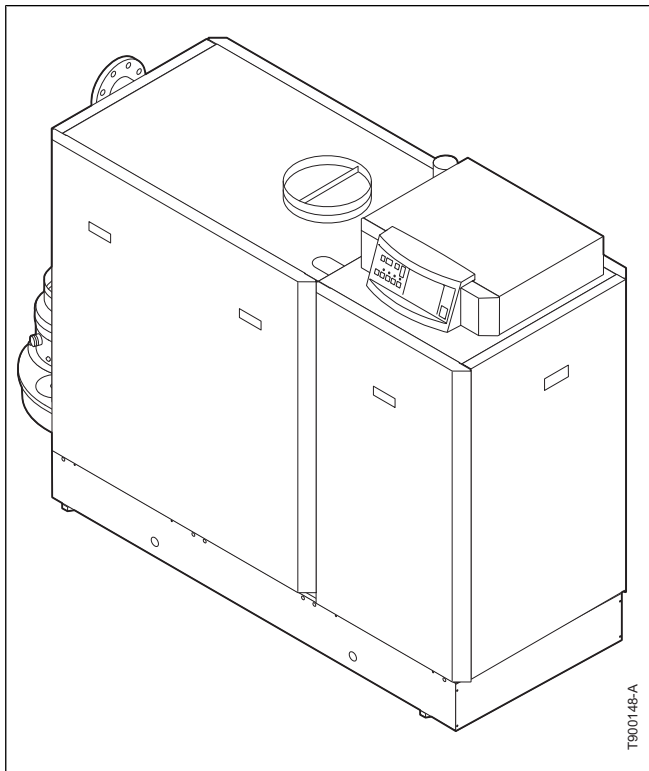

Montage instructie
Assembly instructions
Instructions de montage
Montageanweisung
Instrucciones para el montaje
Istruzioni di montaggio

Waterdruksensor
Water pressure sensor
Capteur de pression d'eau
Wasserdrucksensor
Captador de presión de agua
Sensore di pressione dell'acqua

Inhoud verpakking
 Set contents
 Contenu du kit
 Inhalt des Bausatzes
 Contenido del paquete
 Contenuti del pacchetto

T005175-A

© **Copyright**

All technical and technological information contained in these technical instructions, as well as any drawings and technical descriptions supplied, remain our property and shall not be multiplied without our prior consent in writing.