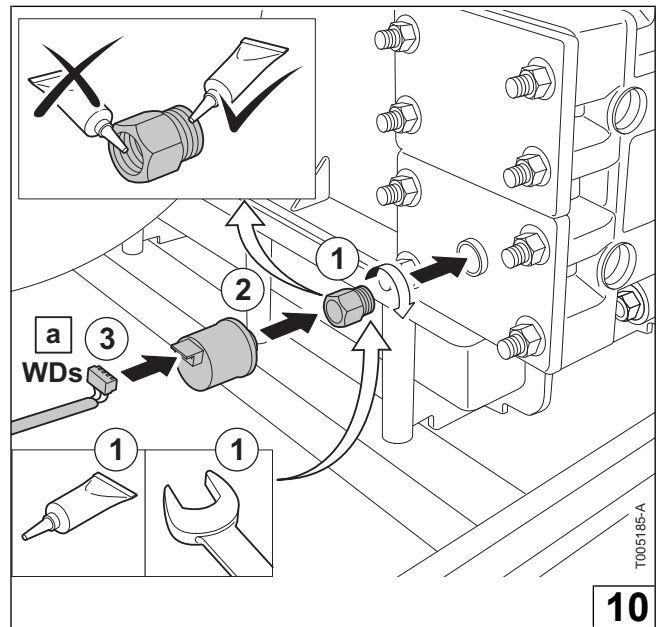

Montage instructie
Assembly instructions
Instructions de montage
Montageanweisung
Instrucciones para el montaje
Istruzioni di montaggio

Waterdruksensor
Water pressure sensor
Capteur de pression d'eau
Wasserdrucksensor
Captador de presión de agua
Sensore di pressione dell'acqua

Inhoud verpakking
 Set contents
 Contenu du kit
 Inhalt des Bausatzes
 Contenido del paquete
 Contenuti del pacchetto

T005175-A

© **Copyright**

All technical and technological information contained in these technical instructions, as well as any drawings and technical descriptions supplied, remain our property and shall not be multiplied without our prior consent in writing.