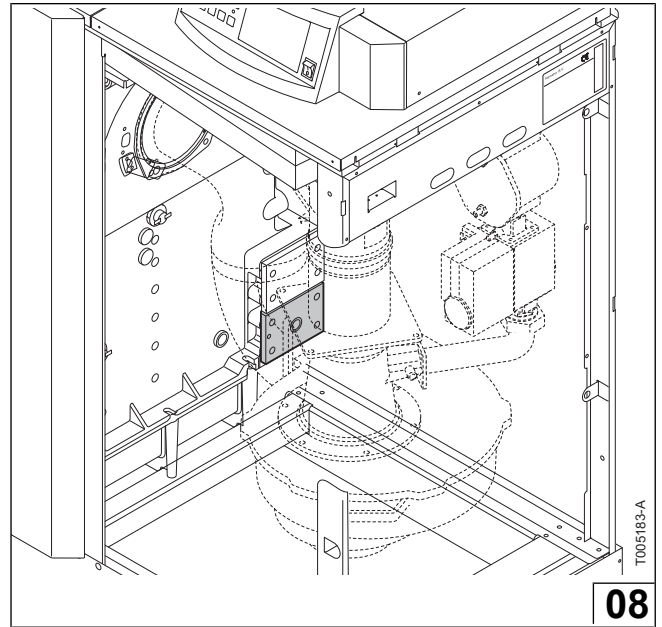

Montage instructie
Assembly instructions
Instructions de montage
Montageanweisung
Instrucciones para el montaje
Istruzioni di montaggio

Waterdruksensor
Water pressure sensor
Capteur de pression d'eau
Wasserdrucksensor
Captador de presión de agua
Sensore di pressione dell'acqua

Inhoud verpakking
 Set contents
 Contenu du kit
 Inhalt des Bausatzes
 Contenido del paquete
 Contenuti del pacchetto

T005175-A

© **Copyright**

All technical and technological information contained in these technical instructions, as well as any drawings and technical descriptions supplied, remain our property and shall not be multiplied without our prior consent in writing.