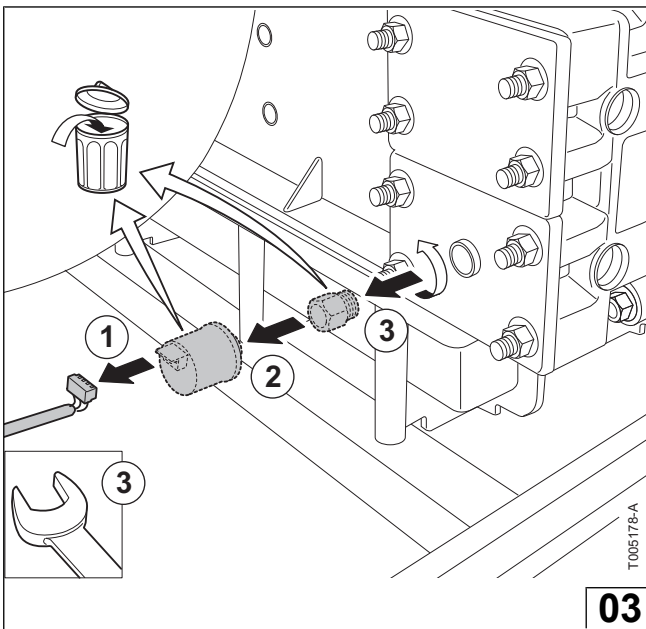

Montage instructie
Assembly instructions
Instructions de montage
Montageanweisung
Instrucciones para el montaje
Istruzioni di montaggio

Waterdruksensor
Water pressure sensor
Capteur de pression d'eau
Wasserdrucksensor
Captador de presión de agua
Sensore di pressione dell'acqua

Inhoud verpakking
 Set contents
 Contenu du kit
 Inhalt des Bausatzes
 Contenido del paquete
 Contenuti del pacchetto

T005175-A

© **Copyright**

All technical and technological information contained in these technical instructions, as well as any drawings and technical descriptions supplied, remain our property and shall not be multiplied without our prior consent in writing.