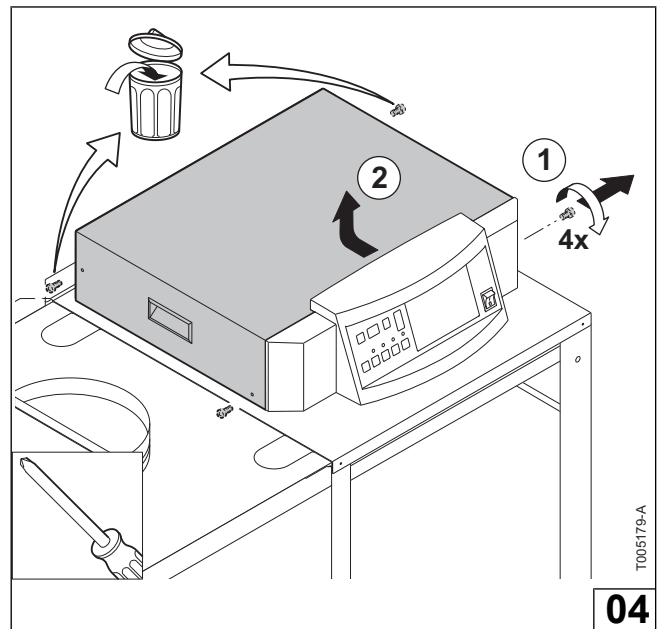

Montage instructie
Assembly instructions
Instructions de montage
Montageanweisung
Instrucciones para el montaje
Istruzioni di montaggio

Waterdruksensor
Water pressure sensor
Capteur de pression d'eau
Wasserdrucksensor
Captador de presión de agua
Sensore di pressione dell'acqua

Inhoud verpakking
 Set contents
 Contenu du kit
 Inhalt des Bausatzes
 Contenido del paquete
 Contenuti del pacchetto

T005175-A

© **Copyright**

All technical and technological information contained in these technical instructions, as well as any drawings and technical descriptions supplied, remain our property and shall not be multiplied without our prior consent in writing.