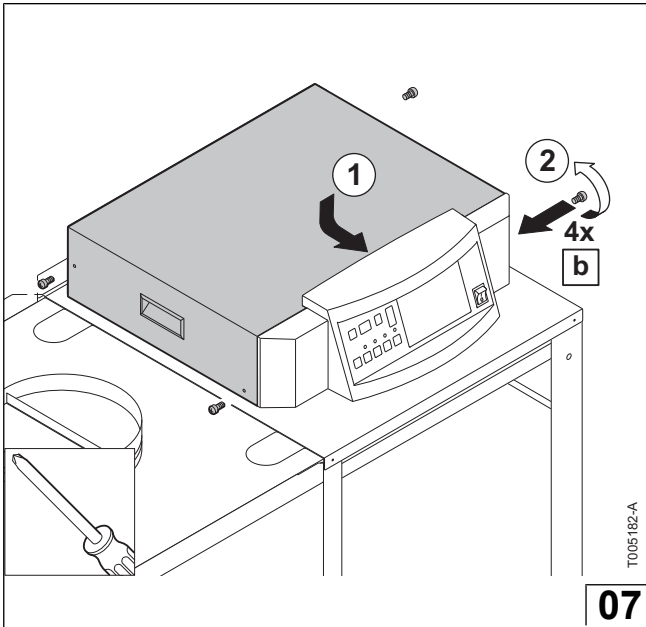

Montage instructie
Assembly instructions
Instructions de montage
Montageanweisung
Instrucciones para el montaje
Istruzioni di montaggio

Waterdruksensor
Water pressure sensor
Capteur de pression d'eau
Wasserdrucksensor
Captador de presión de agua
Sensore di pressione dell'acqua

Inhoud verpakking
 Set contents
 Contenu du kit
 Inhalt des Bausatzes
 Contenido del paquete
 Contenuti del pacchetto

T005175-A

© **Copyright**

All technical and technological information contained in these technical instructions, as well as any drawings and technical descriptions supplied, remain our property and shall not be multiplied without our prior consent in writing.