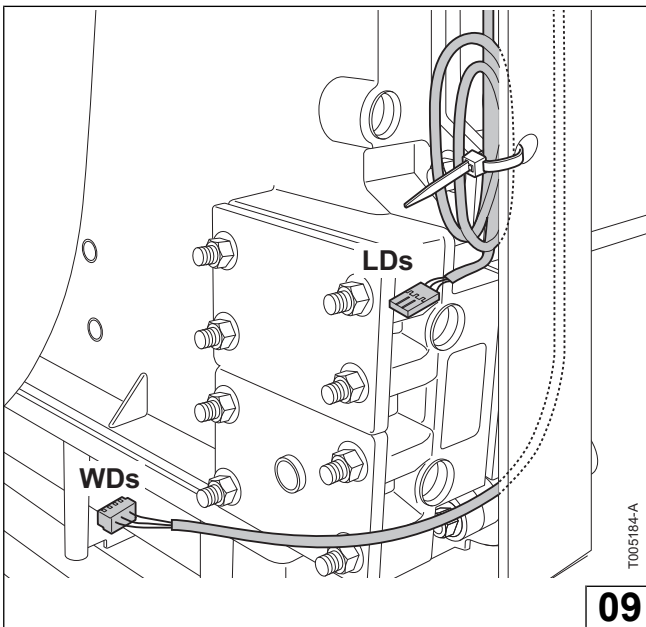

Montage instructie
Assembly instructions
Instructions de montage
Montageanweisung
Instrucciones para el montaje
Istruzioni di montaggio

Waterdruksensor
Water pressure sensor
Capteur de pression d'eau
Wasserdrucksensor
Captador de presión de agua
Sensore di pressione dell'acqua

Inhoud verpakking
 Set contents
 Contenu du kit
 Inhalt des Bausatzes
 Contenido del paquete
 Contenuti del pacchetto

T005175-A

© **Copyright**

All technical and technological information contained in these technical instructions, as well as any drawings and technical descriptions supplied, remain our property and shall not be multiplied without our prior consent in writing.