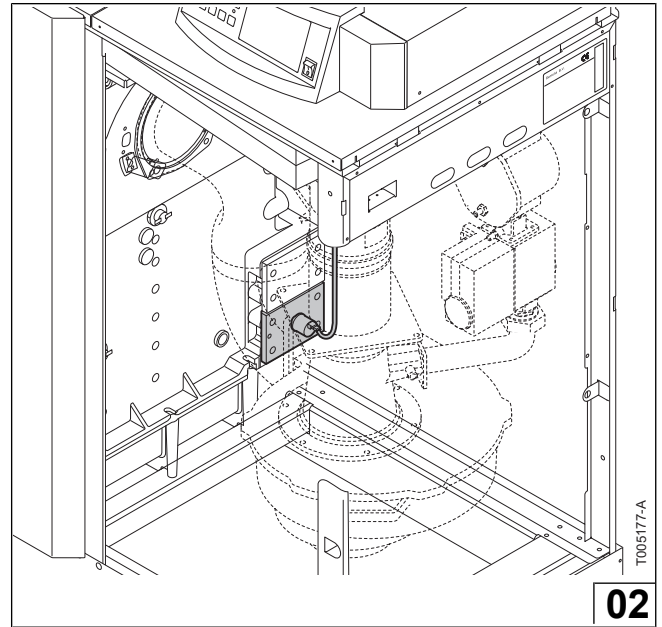

Montage instructie
Assembly instructions
Instructions de montage
Montageanweisung
Instrucciones para el montaje
Istruzioni di montaggio

Waterdruksensor
Water pressure sensor
Capteur de pression d'eau
Wasserdrucksensor
Captador de presión de agua
Sensore di pressione dell'acqua

Inhoud verpakking
 Set contents
 Contenu du kit
 Inhalt des Bausatzes
 Contenido del paquete
 Contenuti del pacchetto

T005175-A

© **Copyright**

All technical and technological information contained in these technical instructions, as well as any drawings and technical descriptions supplied, remain our property and shall not be multiplied without our prior consent in writing.