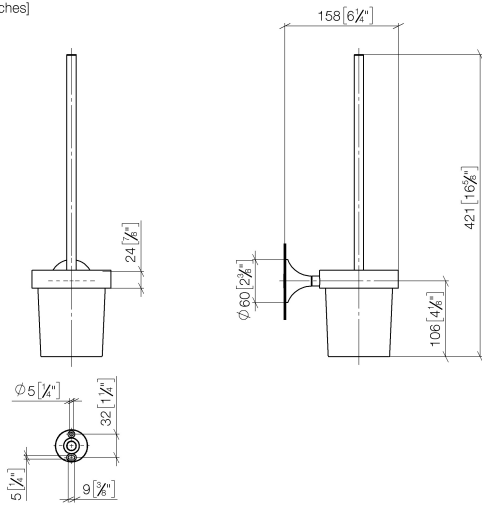

83 900 809 Product version from 3/13/2017 to 8/29/2019

- crystal glass brush holder, matte
- brush, matte black
- width 110mm
- height 421 mm
- 158mm projection

	Platinum	83 900 809-08
	Chrome	83 900 809-00
	Brushed Platinum	83 900 809-06
	Dark Chrome	83 900 809-19
	Brushed Durabronze (23kt Gold)	83 900 809-28
	Brushed Gold (PVD)	83 900 809-37
	Brushed Dark Brass (PVD)	83 900 809-39
	Brushed Bronze (PVD)	83 900 809-42
	Brushed Dark Bronze (PVD)	83 900 809-43
	Brushed Champagne (22kt Gold)	83 900 809-46
	Champagne (22kt Gold)	83 900 809-47
	Brushed Dark Platinum	83 900 809-99

Spare parts list

No.	Item Number	Name	Quantity used	Delivery time
3	90 90 04 008 00 82	Glass matte -	1.00	14
4	05 30 31 025 00 90	Mounting Bolt Round head 4,5 x 60 mm -	1.00	14
1	90 20 97 507 00-08	Brush handle - Platinum	1.00	54
2	90 18 50 601 00 90	Brush matte black -	1.00	14