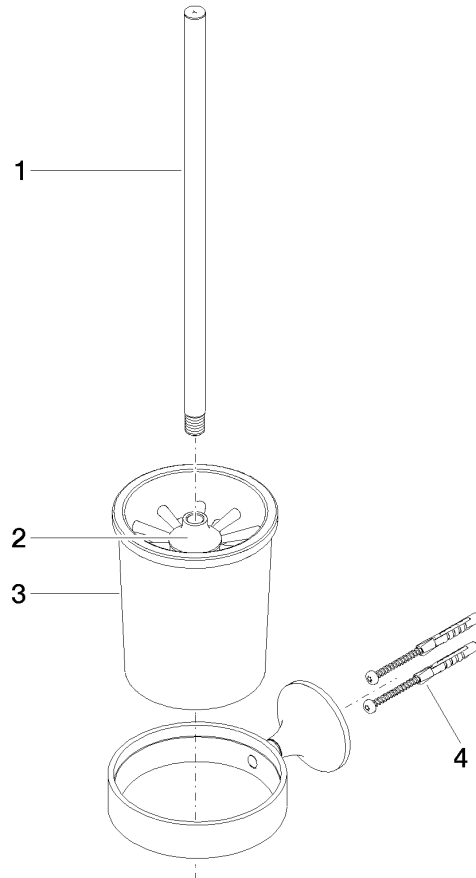

83 900 809 Product version from 3/13/2017 to 8/29/2019

- crystal glass brush holder, matte
- brush, matte black
- width 110mm
- height 421 mm
- 158mm projection

	Platinum	83 900 809-08
	Chrome	83 900 809-00
	Brushed Platinum	83 900 809-06
	Dark Chrome	83 900 809-19
	Brushed Durabronze (23kt Gold)	83 900 809-28
	Brushed Gold (PVD)	83 900 809-37
	Brushed Dark Brass (PVD)	83 900 809-39
	Brushed Bronze (PVD)	83 900 809-42
	Brushed Dark Bronze (PVD)	83 900 809-43
	Brushed Champagne (22kt Gold)	83 900 809-46
	Champagne (22kt Gold)	83 900 809-47
	Brushed Dark Platinum	83 900 809-99

Recommended miscellaneous

Brush matte black -

90 18 50 601
00 90

Recommended miscellaneous

Brush handle - Platinum

90 20 97 507
00-08

83 900 809 Product version from 3/13/2017 to 8/29/2019

mm [inches]

Spare parts list

No.	Item Number	Name	Quantity used	Delivery time
3	90 90 04 008 00 82	Glass matte -	1.00	14
4	05 30 31 025 00 90	Mounting Bolt Round head 4,5 x 60 mm -	1.00	14
1	90 20 97 507 00-08	Brush handle - Platinum	1.00	54
2	90 18 50 601 00 90	Brush matte black -	1.00	14