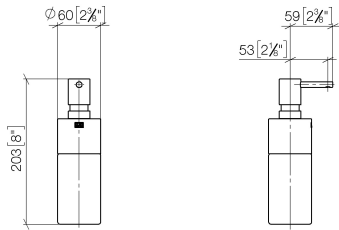

**Dispenser free-standing model - Brushed Durabross (23kt Gold)**

SERIES SPECIFIC

84 435 970 Product version from 10/1/2023

- bottle made of crystal glass, matt
- width 60mm
- height 200 mm
- 250 ml bottle
- 59mm projection

Fits ELIO, ENO, MEM, META SQUARE, SYNC, TARA and TARA ULTRA

	Brushed Durabross (23kt Gold)	84 435 970-28
	Chrome	84 435 970-00
	Brushed Platinum	84 435 970-06
	Platinum	84 435 970-08
	Dark Chrome	84 435 970-19
	Matte Black	84 435 970-33
	Brushed Gold (PVD)	84 435 970-37
	Brushed Dark Brass (PVD)	84 435 970-39
	Brushed Bronze (PVD)	84 435 970-42
	Brushed Dark Bronze (PVD)	84 435 970-43
	Brushed Champagne (22kt Gold)	84 435 970-46
	Champagne (22kt Gold)	84 435 970-47
	Brushed Chrome	84 435 970-93
	Brushed Dark Platinum	84 435 970-99

84 435 970 Product version from 10/1/2023

mm [inches]

84 435 970 Product version from 10/1/2023

Parts for other finishes can be found here: [Chrome](#)

### Spare parts list

No.	Item Number	Name	Quantity used	Delivery time
4	90 90 04 001 00 82	Bottle for lotion dispenser -	1.00	14
2	08 10 10 499 90	Immersion tube for lotion dispenser Ø 8 x 1 x 100 mm -	1.00	14
3	90 10 10 524 00-28	Dispenser Retainer, deck-mounting Ø 60 x 49 mm - Brushed Durabron (23kt Gold)	1.00	40
1	90 10 10 535 00-28	dispenser	1.00	40