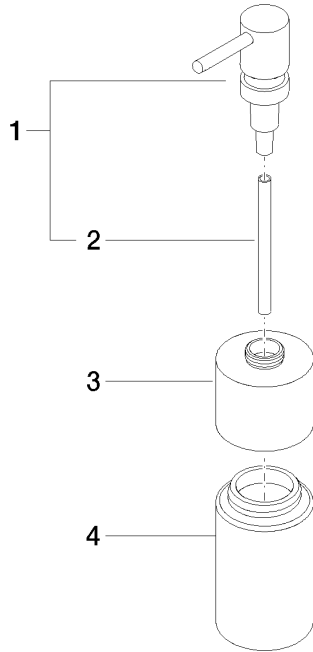

**Dispenser free-standing model - Brushed Durabross (23kt Gold)**

SERIES SPECIFIC

84 435 970 Product version from 10/1/2023

- bottle made of crystal glass, matt
- width 60mm
- height 200 mm
- 250 ml bottle
- 59mm projection

Fits ELIO, ENO, MEM, META SQUARE, SYNC, TARA and TARA ULTRA

	Brushed Durabross (23kt Gold)	84 435 970-28
	Chrome	84 435 970-00
	Brushed Platinum	84 435 970-06
	Platinum	84 435 970-08
	Dark Chrome	84 435 970-19
	Matte Black	84 435 970-33
	Brushed Gold (PVD)	84 435 970-37
	Brushed Dark Brass (PVD)	84 435 970-39
	Brushed Bronze (PVD)	84 435 970-42
	Brushed Dark Bronze (PVD)	84 435 970-43
	Brushed Champagne (22kt Gold)	84 435 970-46
	Champagne (22kt Gold)	84 435 970-47
	Brushed Chrome	84 435 970-93
	Brushed Dark Platinum	84 435 970-99

84 435 970 Product version from 10/1/2023

mm [inches]

84 435 970 Product version from 10/1/2023

Parts for other finishes can be found here: [Chrome](#)

### Spare parts list

No.	Item Number	Name	Quantity used	Delivery time
4	90 90 04 001 00 82	Bottle for lotion dispenser -	1.00	14
2	08 10 10 499 90	Immersion tube for lotion dispenser Ø 8 x 1 x 100 mm -	1.00	14
3	90 10 10 524 00-28	Dispenser Retainer, deck-mounting Ø 60 x 49 mm - Brushed Durabron (23kt Gold)	1.00	40
1	90 10 10 535 00-28	dispenser	1.00	40