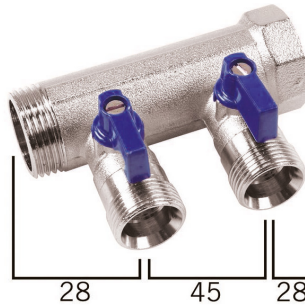

VB060504-BLAUW: Manifold 1" with ball valves - 4 EK-conections Blue

Commercial information

Messing Henco verdeler 1" aansluiting met bolkraan en euroconus aansluitingen

- Universele euroconus-aansluitingen
- Per groep afsluitbaar
- Korte inbouwlengthe
- Kan zowel horizontaal als verticaal als ondersteboven geïnstalleerd worden

Beschikbaar in een 3/4" en een 1" uitvoering

Beschikbaar in blauw en rood.

Geschikt voor verwarming, air conditioning en sanitaire installaties.

Via configuratie verdeler mogelijkheid tot parallel gebruik van koude en/of warme circuits.

Certificates

Applications

Potable water, Heating, Cooling, Sanitary

Solutions

Building installations, Industry, Utility

Technical characteristics

Suitable for tap water	✓	Number of branches	4
Suitable for central heating water	✓	Number of branching directions	1
Suitable for cooling water	✓	Distance between offset	50 Millimetre
Suitable for compressed air	✗	Max. medium temperature (continuous)	95 Degrees celsius
Suitable for glycol	✓	Width	50 Millimetre
Mounting method	Surface mounting	Height	75 Millimetre
Model	Distributor/collector	Length distributor	195 Millimetre
Material	Brass		
Surface protection	Untreated		
Shape	Throughflow with straight branches		
Nominal diameter connection 2	1 inch (25)		
Connection 2	Internal thread cylindrical BSPP-G (ISO 228-1)		
Nominal diameter branches	3/4 inch (20)		
Connection branches	Euroconus standardless		
Deviant distance between branches	✗		
System specific	✓		
With filling/drain tap	✗		
With shut off valve	✓		
With de-aeration	✗		
With wall-mounting bracket	✗		
With mounting material	✗		
With legs	✗		
With insulation	✗		
KOMO certified	✗		
Type approval according to BBR/EKS	✗		

Related products

Product code	GTIN	Description
VB-HANDLE-BLUE	05414764049970	Henco handle blue for VB-article

Image