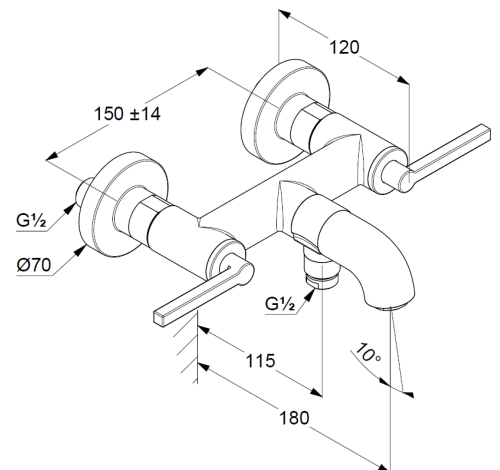

Technische Daten/ Technical Data

KLUDI NOVA FONTE
bath-and shower mixer
DN 15
Style: Puristic

Ref.: 205405315

Finishes:
53 matt white

Product description
Manufacturer KLUDI GmbH & Co. KG
Typ: KLUDI NOVA FONTE
bath-and shower mixer
Ref.: 205405315

bath-and shower mixer
2-handle mixer
wall mounted
automatic diverter: shower/bath
wing handle, metal
aerator, S-Pointer M24
protected against back flow
shower outlet G1/2
ceramic headparts 90° (right/left)
flow rate at 3 bar 23 l/min.
S-unions G1/2 x G3/4

Produktabbildung/ Product picture

Maßzeichnung/ Dimensional drawing

Durchfluss/ Flow rate