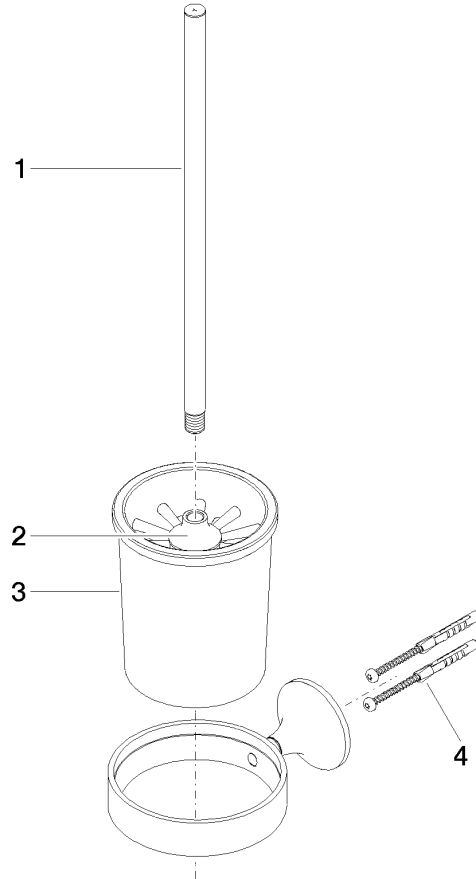

83 900 809 Product version from 3/13/2017 to 8/29/2019

- crystal glass brush holder, matte
- brush, matte black
- width 110mm
- height 421 mm
- 158mm projection

	Brushed Dark Platinum	83 900 809-99
	Chrome	83 900 809-00
	Brushed Platinum	83 900 809-06
	Platinum	83 900 809-08
	Dark Chrome	83 900 809-19
	Brushed Durabronze (23kt Gold)	83 900 809-28
	Brushed Gold (PVD)	83 900 809-37
	Brushed Dark Brass (PVD)	83 900 809-39
	Brushed Bronze (PVD)	83 900 809-42
	Brushed Dark Bronze (PVD)	83 900 809-43
	Brushed Champagne (22kt Gold)	83 900 809-46
	Champagne (22kt Gold)	83 900 809-47

Recommended miscellaneous

Brush matte black -

90 18 50 601
00 90

Recommended miscellaneous

Brush handle - Brushed Dark Platinum

90 20 97 507
00-99

83 900 809 Product version from 3/13/2017 to 8/29/2019

mm [inches]

Spare parts list

No.	Item Number	Name	Quantity used	Delivery time
4	05 30 31 025 00 90	Mounting Bolt Round head 4,5 x 60 mm -	1.00	14
3	90 90 04 008 00 82	Glass matte -	1.00	14
1	90 20 97 507 00-99	Brush handle - Brushed Dark Platinum	1.00	40
2	90 18 50 601 00 90	Brush matte black -	1.00	14