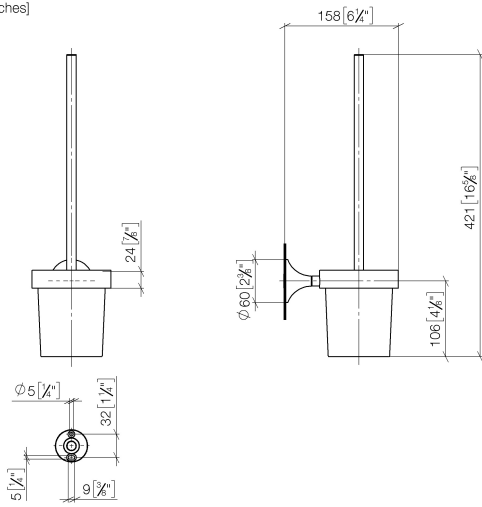

83 900 809 Product version from 3/13/2017 to 8/29/2019

- crystal glass brush holder, matte
- brush, matte black
- width 110mm
- height 421 mm
- 158mm projection

	Brushed Dark Platinum	83 900 809-99
	Chrome	83 900 809-00
	Brushed Platinum	83 900 809-06
	Platinum	83 900 809-08
	Dark Chrome	83 900 809-19
	Brushed Durabronze (23kt Gold)	83 900 809-28
	Brushed Gold (PVD)	83 900 809-37
	Brushed Dark Brass (PVD)	83 900 809-39
	Brushed Bronze (PVD)	83 900 809-42
	Brushed Dark Bronze (PVD)	83 900 809-43
	Brushed Champagne (22kt Gold)	83 900 809-46
	Champagne (22kt Gold)	83 900 809-47

Spare parts list

No.	Item Number	Name	Quantity used	Delivery time
4	05 30 31 025 00 90	Mounting Bolt Round head 4,5 x 60 mm -	1.00	14
3	90 90 04 008 00 82	Glass matte -	1.00	14
1	90 20 97 507 00-99	Brush handle - Brushed Dark Platinum	1.00	40
2	90 18 50 601 00 90	Brush matte black -	1.00	14