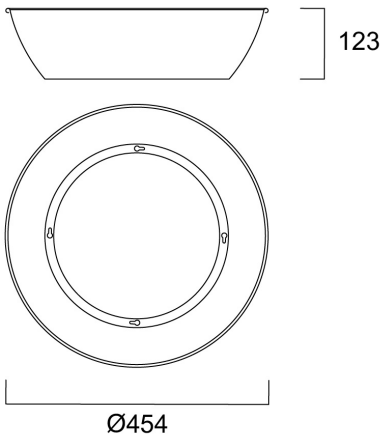

### Features

- Black painted aluminium shade for 26,000 & 31,000Lm Granit.

### Technical drawings

### PHYSICAL DATA

Nominal Product Diameter (mm)	454
Weight (kg)	0.66

### PACKAGING

Single packaging type	Plastic
Product EAN number	5410288397474
Packaging single width (cm)	45.4
Packaging single depth (cm)	12.3
DUN14 (outer)	15410288397471
Packaging outer length / height (cm)	50.0