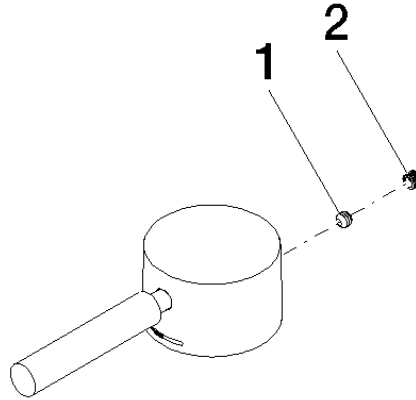

Handle for washstand deck mounting Lever 52 x 35 x 117 mm - Light Gold (PVD)

SPARE PARTS

90 20 66 002 00 Product version from 4/1/2025

	Light Gold (PVD)	90 20 66 002 00-26
	Chrome	90 20 66 002 00-00
	Brushed Platinum	90 20 66 002 00-06
	Platinum	90 20 66 002 00-08
	Dark Chrome	90 20 66 002 00-19
	Brushed Light Gold (PVD)	90 20 66 002 00-27
	Brushed Durabrass (23kt Gold)	90 20 66 002 00-28
	Matte Black	90 20 66 002 00-33
	Brushed Gold (PVD)	90 20 66 002 00-37
	Brushed Dark Brass (PVD)	90 20 66 002 00-39
	Brushed Bronze (PVD)	90 20 66 002 00-42
	Brushed Champagne (22kt Gold)	90 20 66 002 00-46
	Champagne (22kt Gold)	90 20 66 002 00-47
	Brushed Chrome	90 20 66 002 00-93
	Brushed Dark Platinum	90 20 66 002 00-99

Handle for washstand deck mounting Lever 52 x 35 x 117 mm - Light Gold
(PVD)

SPARE PARTS

90 20 66 002 00 Product version from 4/1/2025

Handle for washstand deck mounting Lever 52 x 35 x 117 mm - Light Gold
(PVD)

SPARE PARTS

90 20 66 002 00 Product version from 4/1/2025

90 20 66 002 00 Product version from 4/1/2025

Parts for other finishes can be found here: Chrome

Spare parts list

No.	Item Number	Name	Quantity used	Delivery time
2	90 31 20 109 00 90	Plug -	1.00	14
1	90 31 11 063 00 90	Mounting Threaded pin with hexagon socket with cup point M5 x 4 mm -	1.00	14