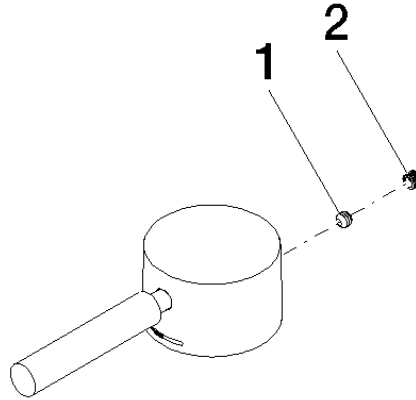

Handle for washstand deck mounting Lever 52 x 35 x 117 mm - Brushed Light Gold (PVD)

SPARE PARTS

90 20 66 002 00 Product version from 4/1/2025

	Brushed Light Gold (PVD)	90 20 66 002 00-27
	Chrome	90 20 66 002 00-00
	Brushed Platinum	90 20 66 002 00-06
	Platinum	90 20 66 002 00-08
	Dark Chrome	90 20 66 002 00-19
	Light Gold (PVD)	90 20 66 002 00-26
	Brushed Durabronze (23kt Gold)	90 20 66 002 00-28
	Matte Black	90 20 66 002 00-33
	Brushed Gold (PVD)	90 20 66 002 00-37
	Brushed Dark Brass (PVD)	90 20 66 002 00-39
	Brushed Bronze (PVD)	90 20 66 002 00-42
	Brushed Champagne (22kt Gold)	90 20 66 002 00-46
	Champagne (22kt Gold)	90 20 66 002 00-47
	Brushed Chrome	90 20 66 002 00-93
	Brushed Dark Platinum	90 20 66 002 00-99

Handle for washstand deck mounting Lever 52 x 35 x 117 mm - Brushed Light
Gold (PVD)

SPARE PARTS

90 20 66 002 00 Product version from 4/1/2025

Handle for washstand deck mounting Lever 52 x 35 x 117 mm - Brushed Light
Gold (PVD)

SPARE PARTS

90 20 66 002 00 Product version from 4/1/2025

90 20 66 002 00 Product version from 4/1/2025

Parts for other finishes can be found here: [Chrome](#)

Spare parts list

No.	Item Number	Name	Quantity used	Delivery time
2	90 31 20 109 00 90	Plug -	1.00	14
1	90 31 11 063 00 90	Mounting Threaded pin with hexagon socket with cup point M5 x 4 mm -	1.00	14