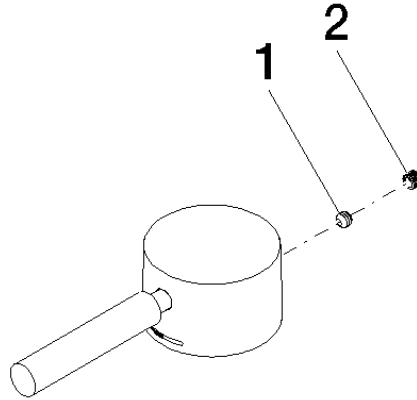

Handle for washstand deck mounting Lever 52 x 35 x 117 mm - Brushed Dark Brass (PVD)

SPARE PARTS

90 20 66 002 00 Product version from 4/1/2025

	Brushed Dark Brass (PVD)	90 20 66 002 00-39
	Chrome	90 20 66 002 00-00
	Brushed Platinum	90 20 66 002 00-06
	Platinum	90 20 66 002 00-08
	Dark Chrome	90 20 66 002 00-19
	Light Gold (PVD)	90 20 66 002 00-26
	Brushed Light Gold (PVD)	90 20 66 002 00-27
	Brushed Durabrass (23kt Gold)	90 20 66 002 00-28
	Matte Black	90 20 66 002 00-33
	Brushed Gold (PVD)	90 20 66 002 00-37
	Brushed Bronze (PVD)	90 20 66 002 00-42
	Brushed Champagne (22kt Gold)	90 20 66 002 00-46
	Champagne (22kt Gold)	90 20 66 002 00-47
	Brushed Chrome	90 20 66 002 00-93
	Brushed Dark Platinum	90 20 66 002 00-99

Handle for washstand deck mounting Lever 52 x 35 x 117 mm - Brushed Dark
Brass (PVD)

SPARE PARTS

90 20 66 002 00 Product version from 4/1/2025

Handle for washstand deck mounting Lever 52 x 35 x 117 mm - Brushed Dark
Brass (PVD)

SPARE PARTS

90 20 66 002 00 Product version from 4/1/2025

90 20 66 002 00 Product version from 4/1/2025

Parts for other finishes can be found here: [Chrome](#)

Spare parts list

No.	Item Number	Name	Quantity used	Delivery time
2	90 31 20 109 00 90	Plug -	1.00	14
1	90 31 11 063 00 90	Mounting Threaded pin with hexagon socket with cup point M5 x 4 mm -	1.00	14